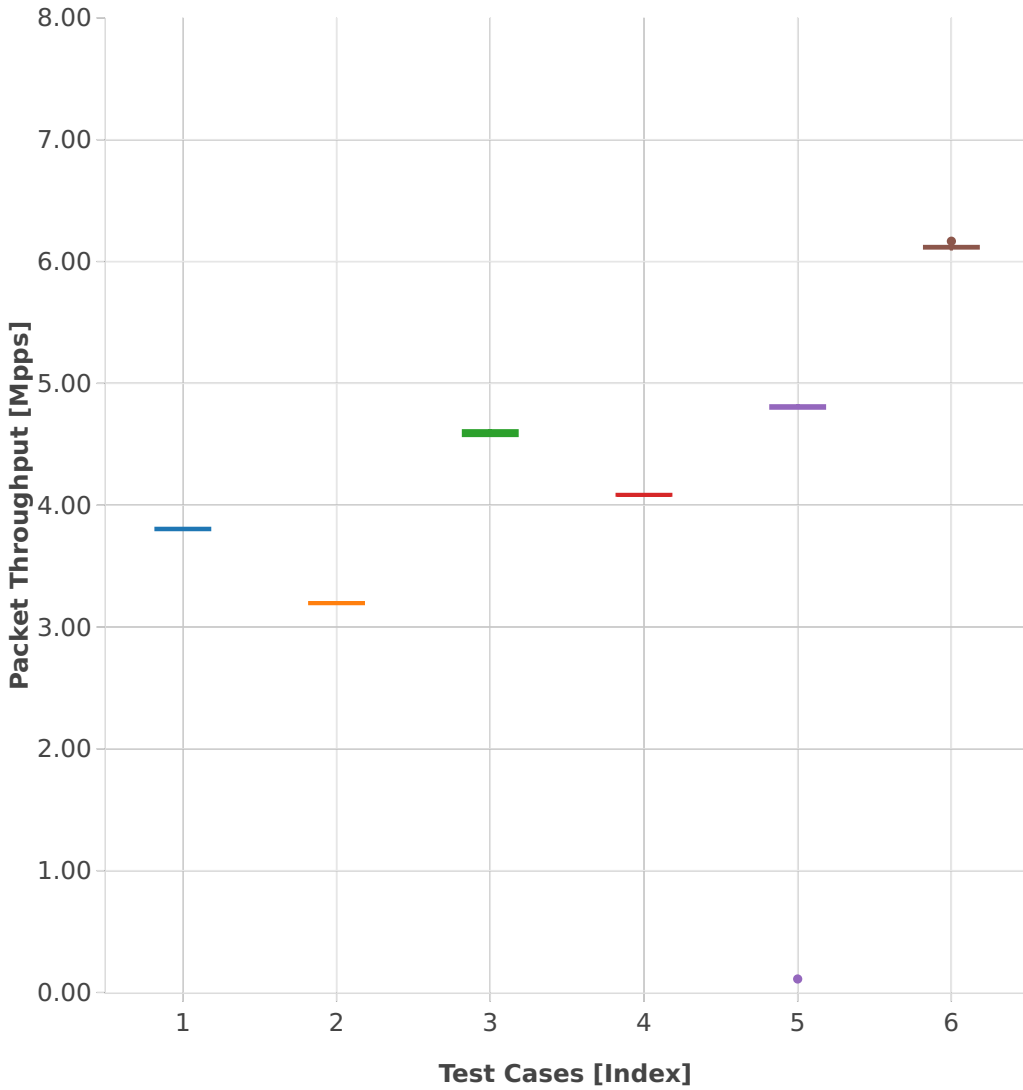

Throughput: vhost-l2sw-3n-hsw-x710-64b-1t1c-base_and_features-ndr

- 1. (10 runs) 1lbvpplacp-dot1q-l2bdbasemaclrn-eth-2vhostvr1024-1vm
- 2. (10 runs) dot1q-l2bdbasemaclrn-eth-2vhostvr1024-1vm
- 3. (10 runs) eth-l2bdbasemaclrn-eth-2vhostvr1024-1vm
- 4. (10 runs) dot1q-l2xcbase-eth-2vhostvr1024-1vm
- 5. (10 runs) 1lbvpplacp-dot1q-l2xcbase-eth-2vhostvr1024-1vm
- 6. (10 runs) eth-l2xcbase-eth-2vhostvr1024-1vm