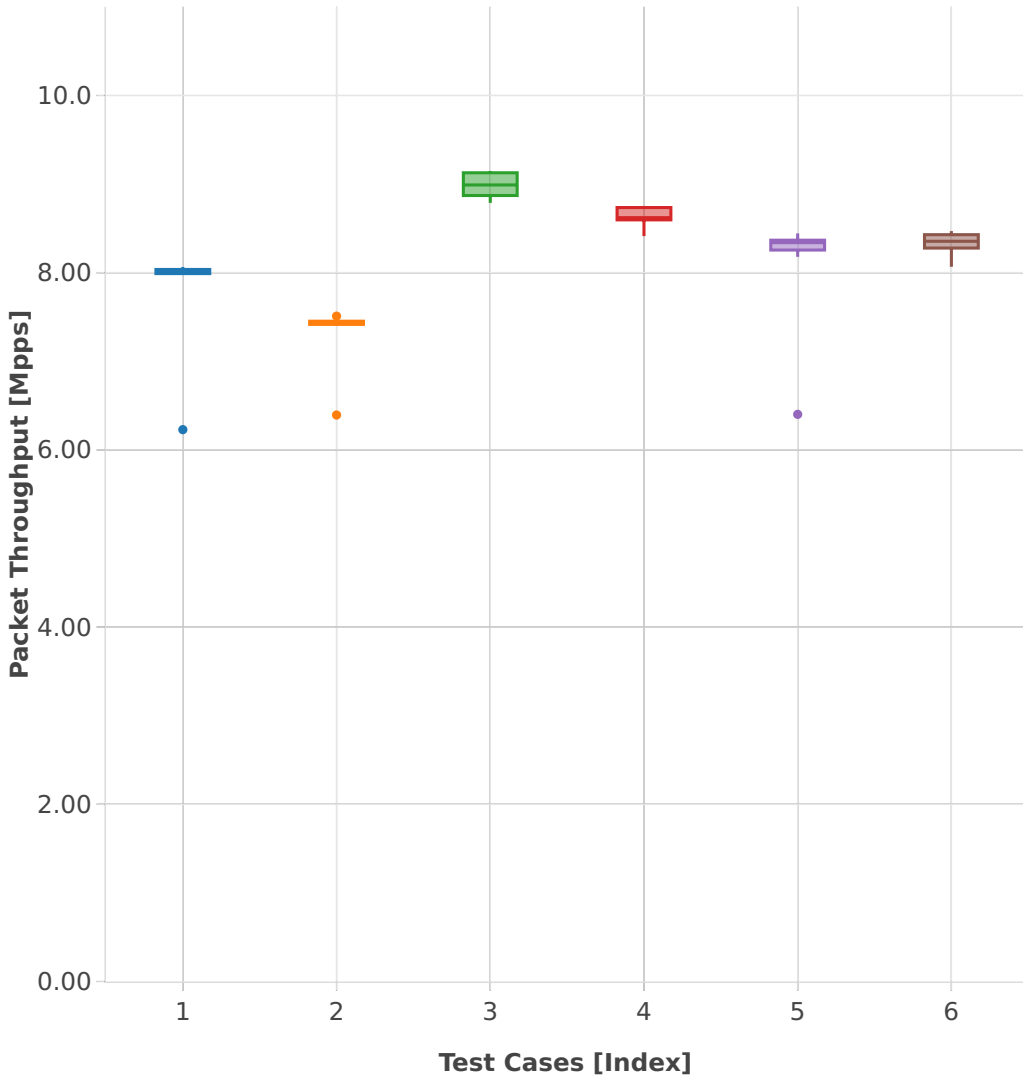

# Throughput: vhost-l2sw-3n-hsw-x520-64b-2t2c-base\_and\_features-pdr

- 1. (09 runs) dot1q-l2bdbasemaclrn-eth-2vhostvr1024-1vm
- 2. (10 runs) 1lbpplac-dot1q-l2bdbasemaclrn-eth-2vhostvr1024-1vm
- 3. (10 runs) eth-l2bdbasemaclrn-eth-2vhostvr1024-1vm
- 4. (10 runs) 1lbpplac-dot1q-l2xcbase-eth-2vhostvr1024-1vm
- 5. (10 runs) eth-l2xcbase-eth-2vhostvr1024-1vm
- 6. (10 runs) dot1q-l2xcbase-eth-2vhostvr1024-1vm