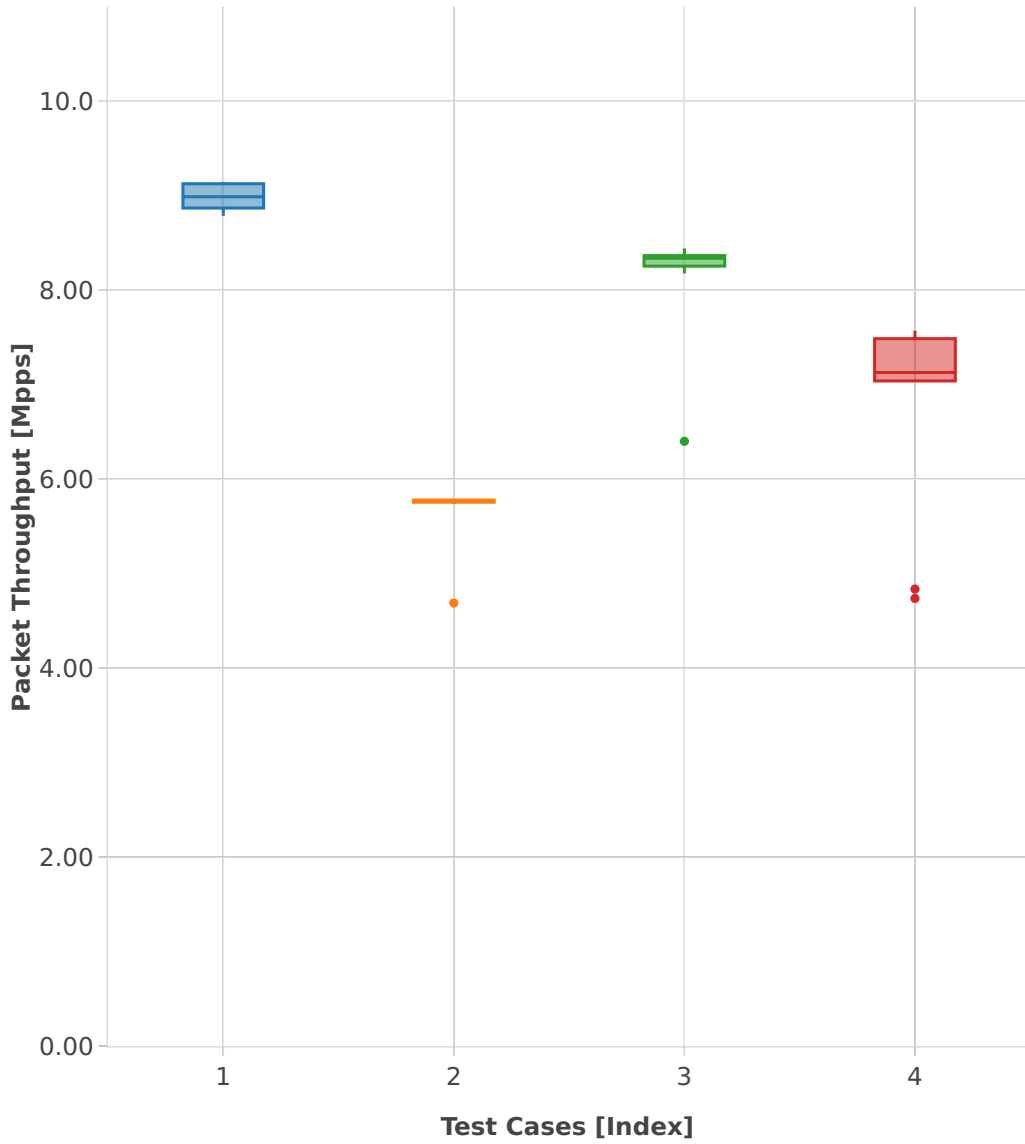

# Throughput: vhost-l2sw-3n-hsw-x520-64b-2t2c-base-vm-pdr

- 1. (10 runs) eth-l2bdbasemaclrn-eth-2vhostvr1024-1vm
- 2. (10 runs) eth-l2bdbasemaclrn-eth-4vhostvr1024-2vm
- 3. (10 runs) eth-l2xcbase-eth-2vhostvr1024-1vm
- 4. (10 runs) eth-l2xcbase-eth-4vhostvr1024-2vm