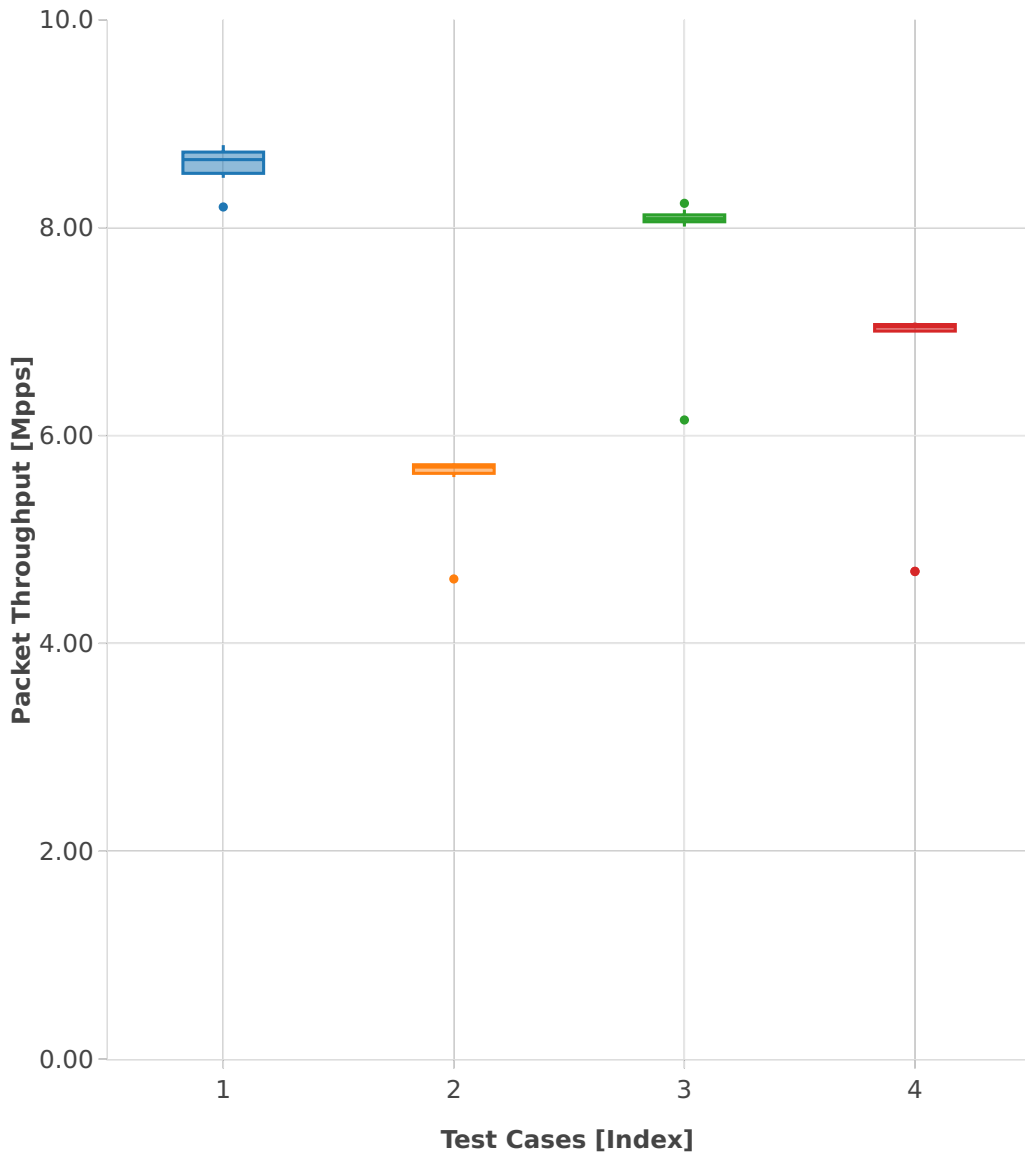

# Throughput: vhost-l2sw-3n-hsw-x520-64b-2t2c-base-vm-ndr

- 1. (10 runs) eth-l2bdbasemaclrn-eth-2vhostvr1024-1vm
- 2. (10 runs) eth-l2bdbasemaclrn-eth-4vhostvr1024-2vm
- 3. (10 runs) eth-l2xcbase-eth-2vhostvr1024-1vm
- 4. (10 runs) eth-l2xcbase-eth-4vhostvr1024-2vm