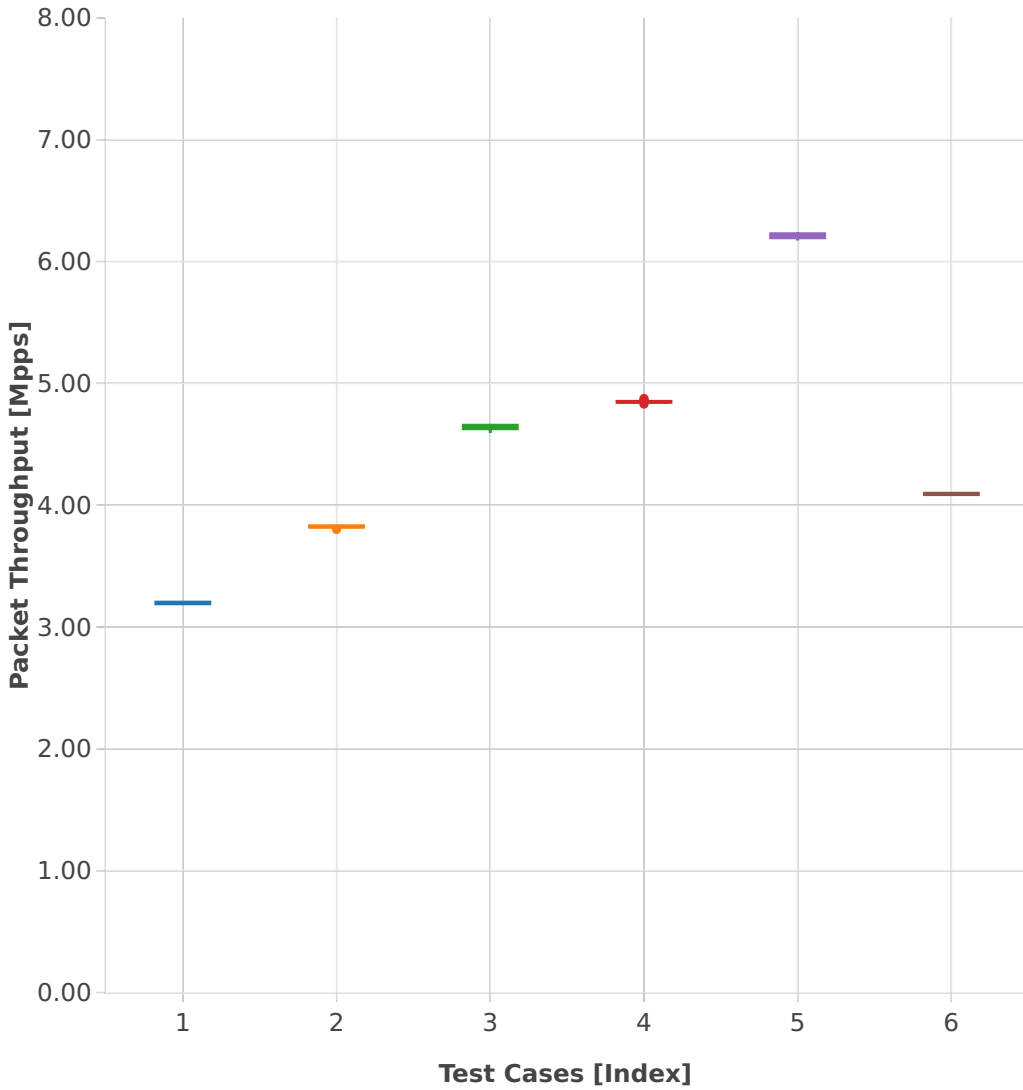

# Throughput: vhost-l2sw-3n-hsw-x520-64b-1t1c-base\_and\_features-ndr

- 1. (10 runs) dot1q-l2bdbasemaclrn-eth-2vhostvr1024-1vm
- 2. (10 runs) 1lbpplac-dot1q-l2bdbasemaclrn-eth-2vhostvr1024-1vm
- 3. (10 runs) eth-l2bdbasemaclrn-eth-2vhostvr1024-1vm
- 4. (10 runs) 1lbpplac-dot1q-l2xcbase-eth-2vhostvr1024-1vm
- 5. (09 runs) eth-l2xcbase-eth-2vhostvr1024-1vm
- 6. (09 runs) dot1q-l2xcbase-eth-2vhostvr1024-1vm