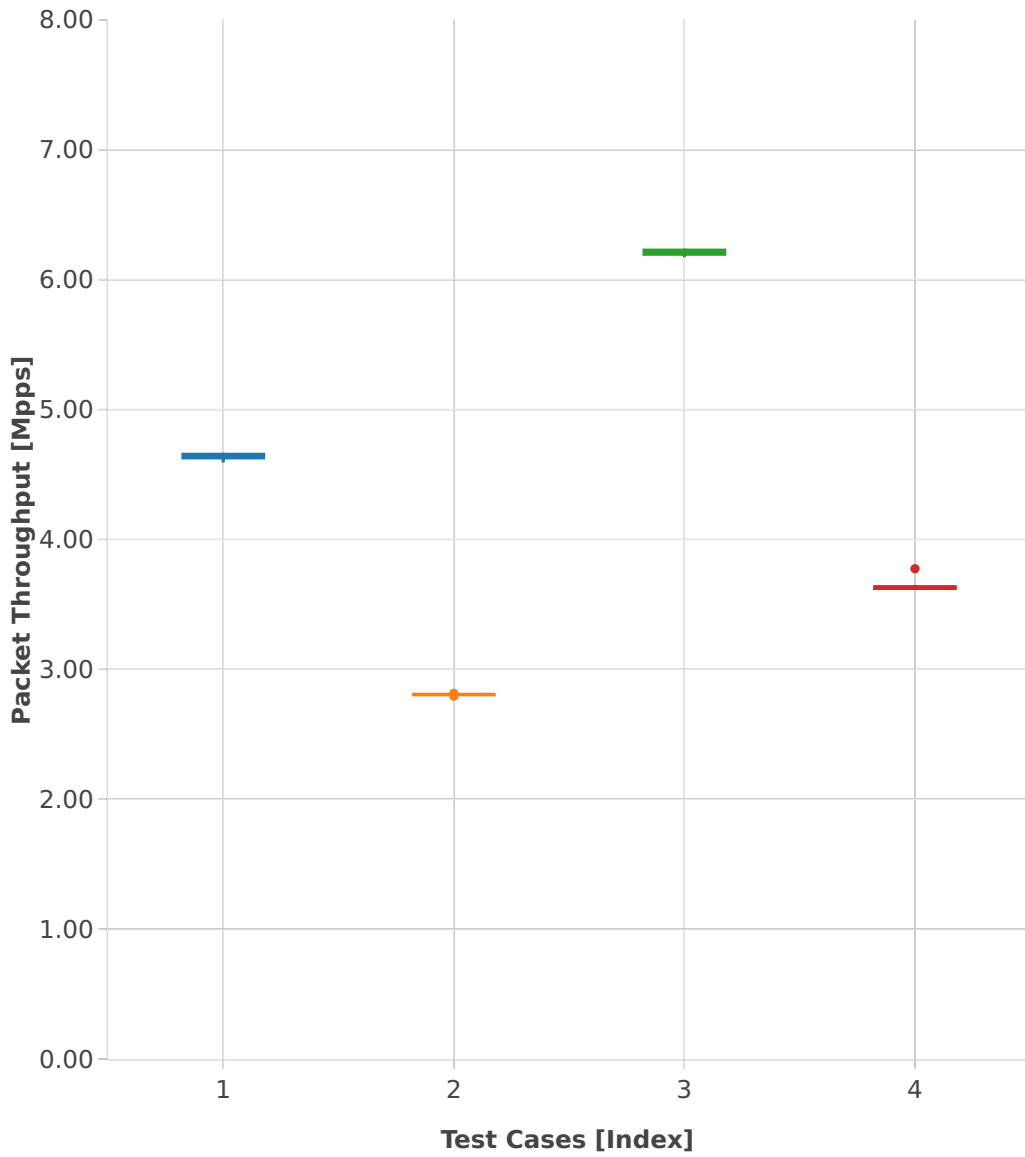

Throughput: vhost-l2sw-3n-hsw-x520-64b-1t1c-base-vm-ndr

- 1. (10 runs) eth-l2bdbasemaclrn-eth-2vhostvr1024-1vm
- 2. (09 runs) eth-l2bdbasemaclrn-eth-4vhostvr1024-2vm
- 3. (10 runs) eth-l2xcbase-eth-2vhostvr1024-1vm
- 4. (10 runs) eth-l2xcbase-eth-4vhostvr1024-2vm