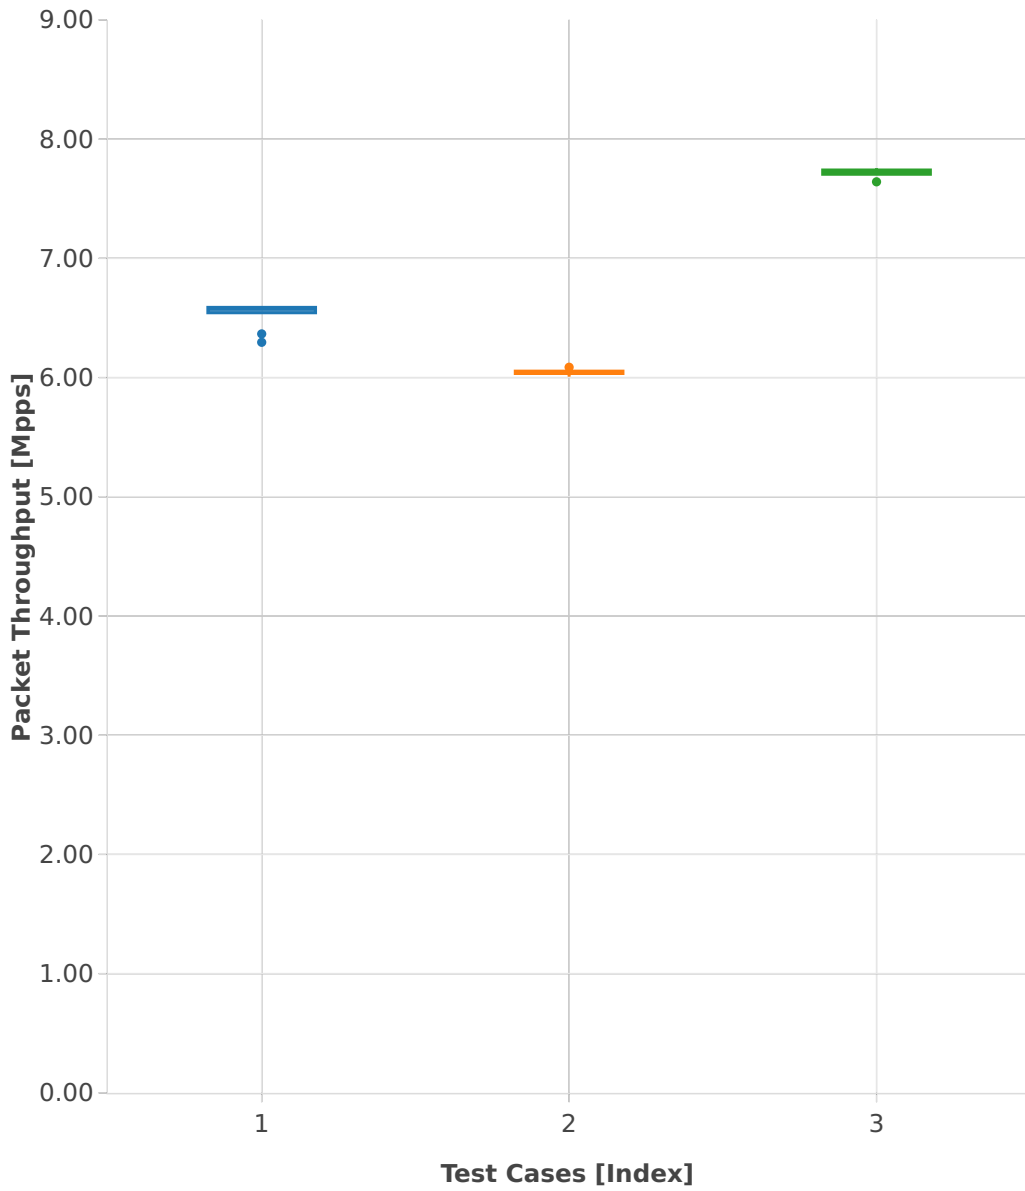

Throughput: vhost-l2sw-2n-skx-x710-64b-2t1c-base_and_features-pdr

- 1. (10 runs) dot1q-l2bdbasemaclrn-eth-2vhostvr1024-1vm
- 2. (10 runs) eth-l2bdbasemaclrn-eth-2vhostvr1024-1vm
- 3. (10 runs) eth-l2xcbase-eth-2vhostvr1024-1vm