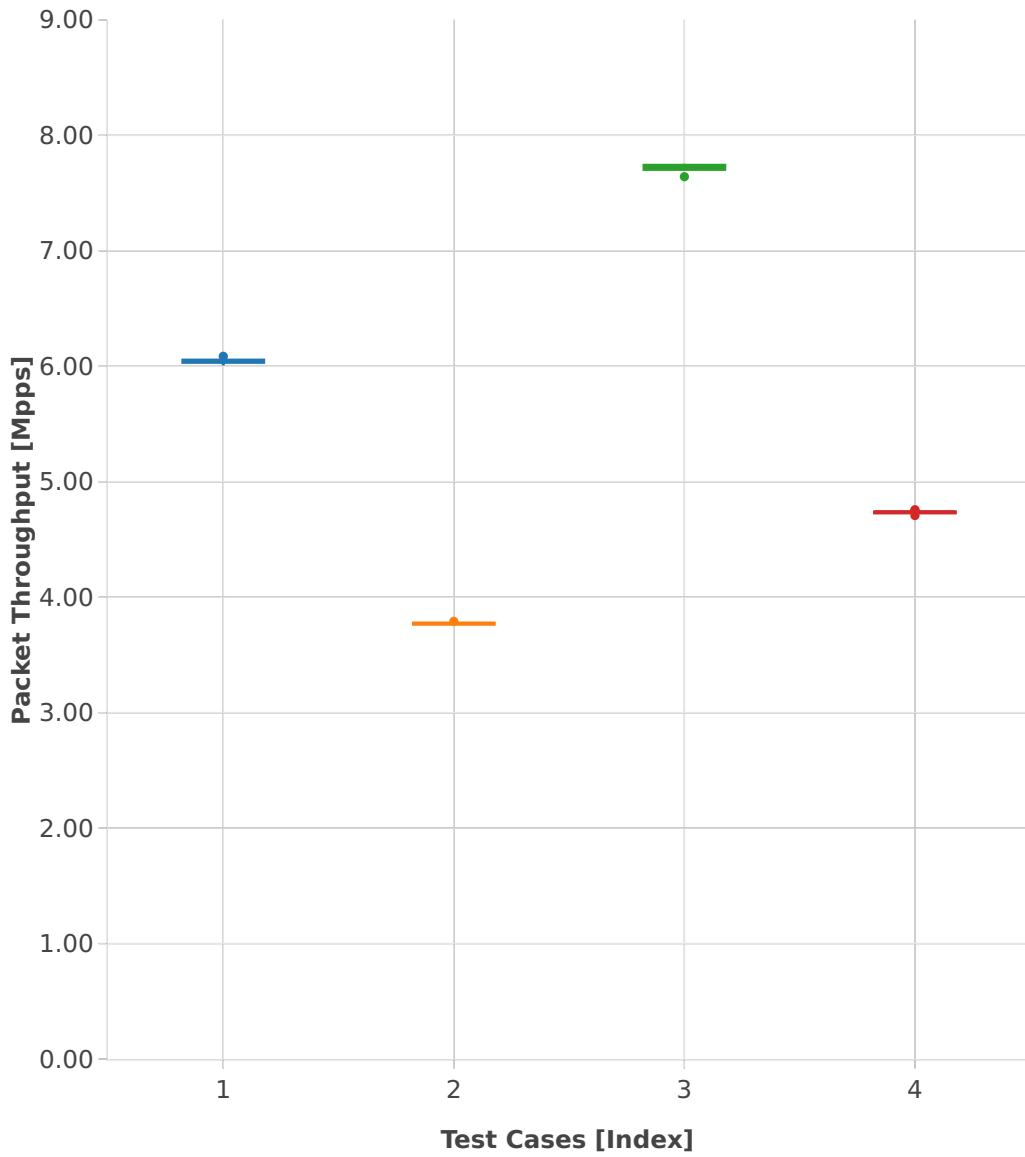

Throughput: vhost-l2sw-2n-skx-x710-64b-2t1c-base-vm-pdr

- 1. (10 runs) eth-l2bdbasemaclrn-eth-2vhostvr1024-1vm
- 2. (10 runs) eth-l2bdbasemaclrn-eth-4vhostvr1024-2vm
- 3. (10 runs) eth-l2xcbase-eth-2vhostvr1024-1vm
- 4. (10 runs) eth-l2xcbase-eth-4vhostvr1024-2vm