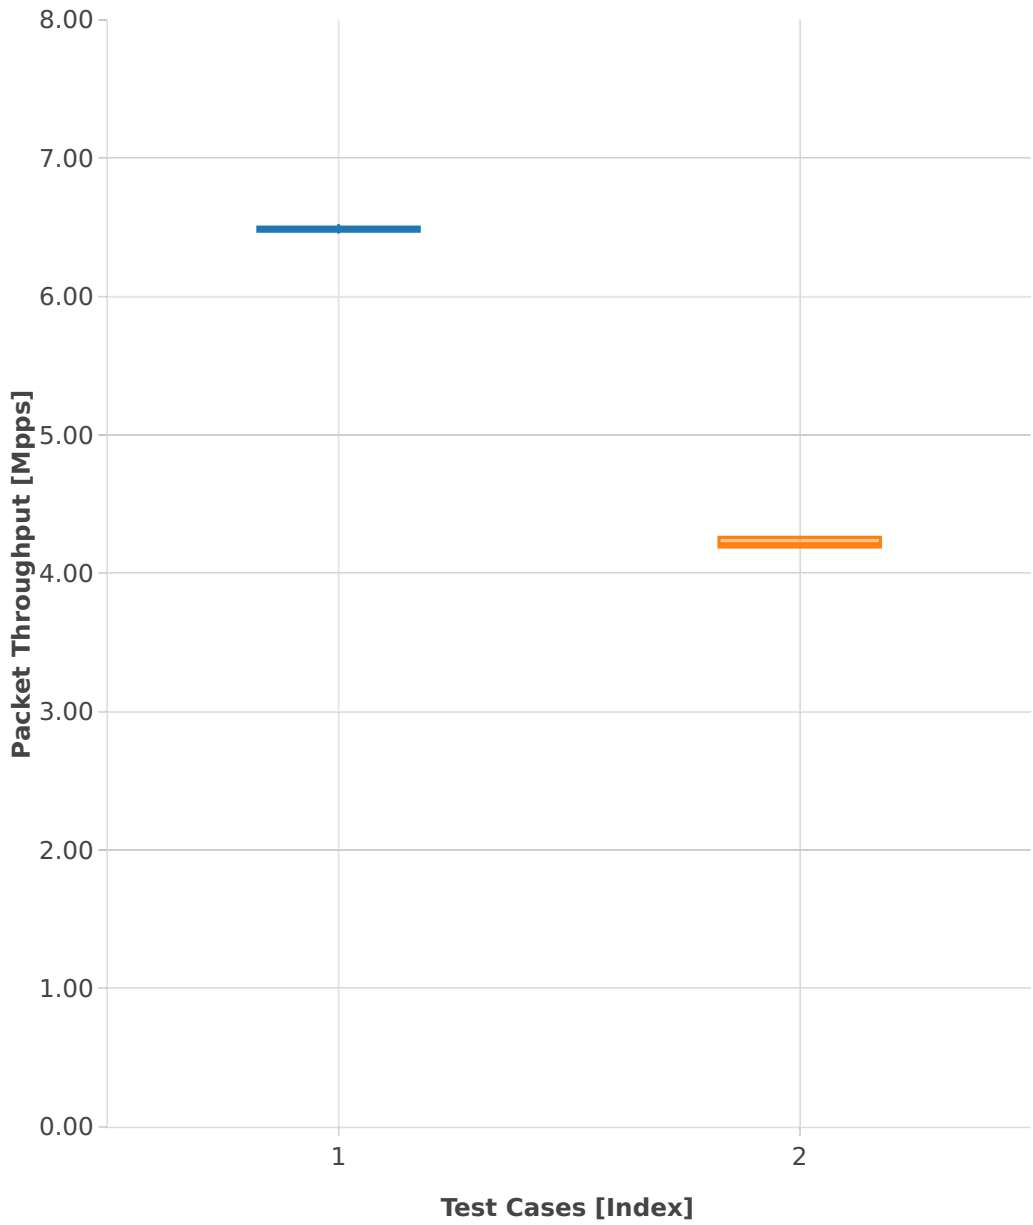

Throughput: vhost-ip4-3n-skx-x710-64b-2t1c-base_and_scale-pdr

1. (10 runs) ethip4-ip4base-eth-2vhostvr1024-1vm

2. (10 runs) ethip4-ip4base-eth-4vhostvr1024-2vm