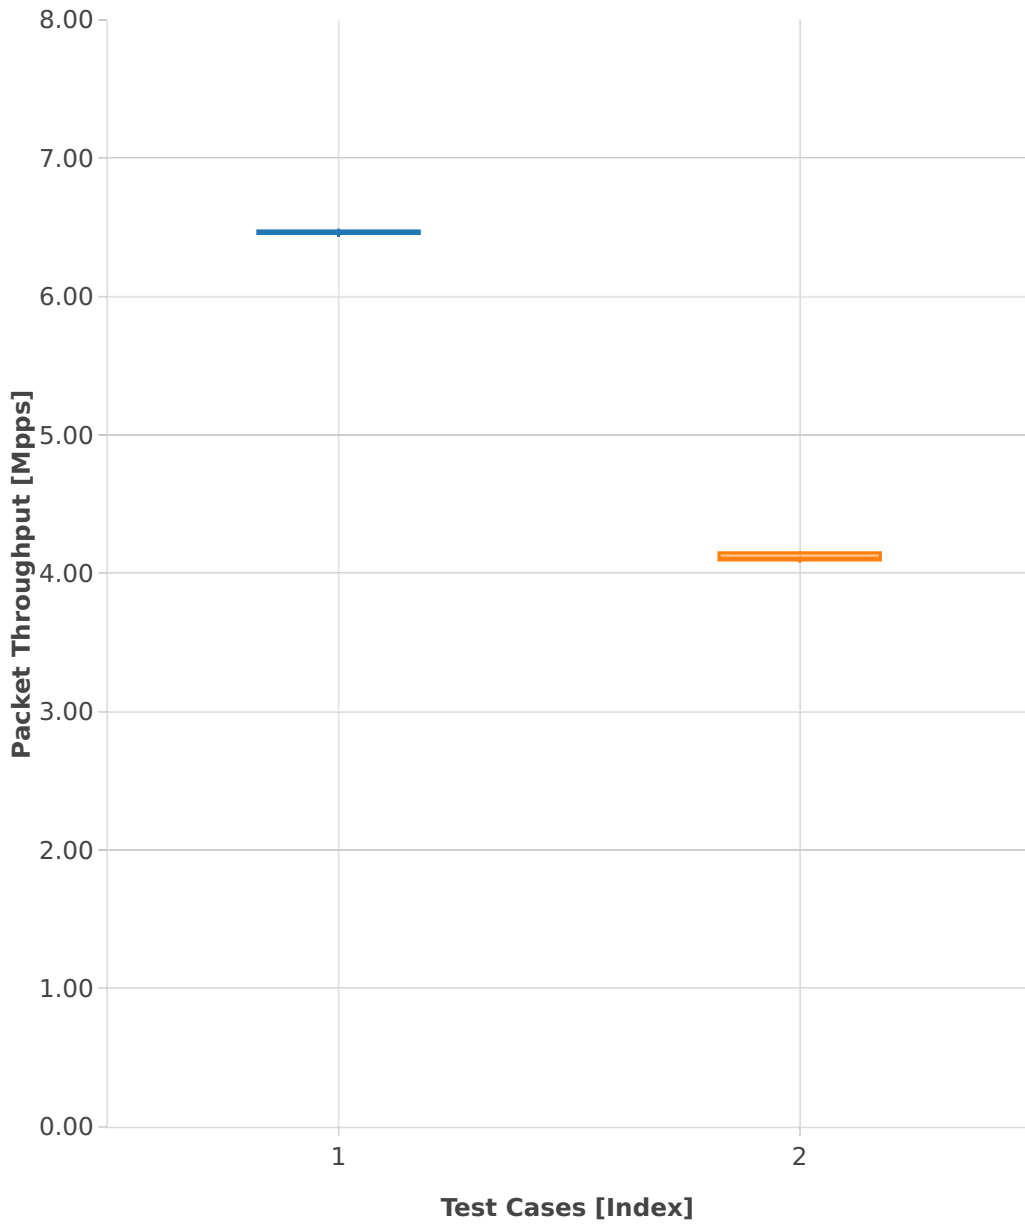

Throughput: vhost-ip4-3n-skx-x710-64b-2t1c-base_and_scale-ndr

1. (10 runs) ethip4-ip4base-eth-2vhostvr1024-1vm

2. (10 runs) ethip4-ip4base-eth-4vhostvr1024-2vm