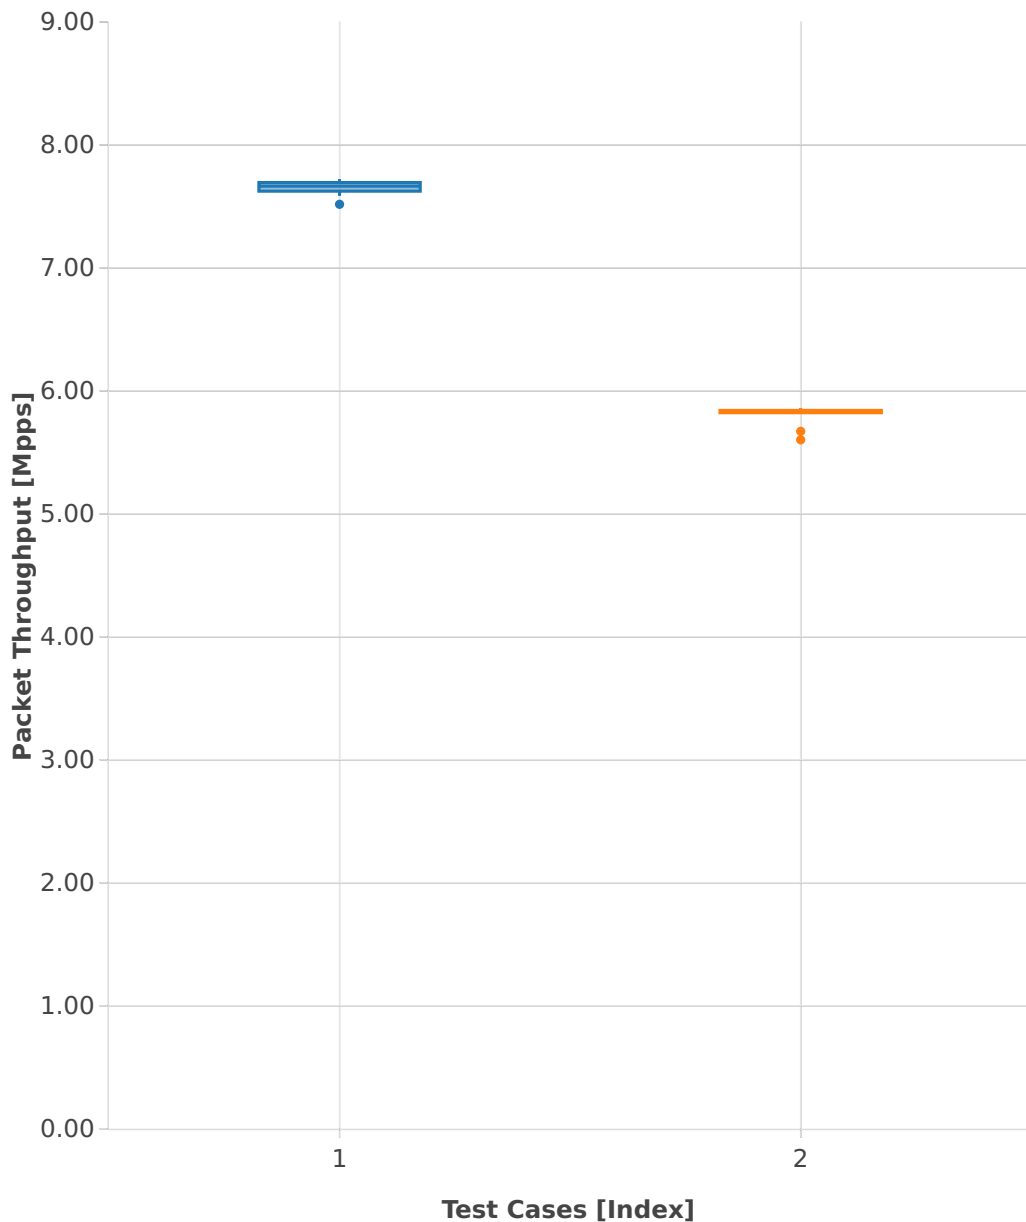

# Throughput: vhost-ip4-3n-hsw-x710-64b-2t2c-base\_and\_scale-pdr

- 1. (10 runs) ethip4-ip4base-eth-2vhostvr1024-1vm
- 2. (10 runs) ethip4-ip4base-eth-4vhostvr1024-2vm