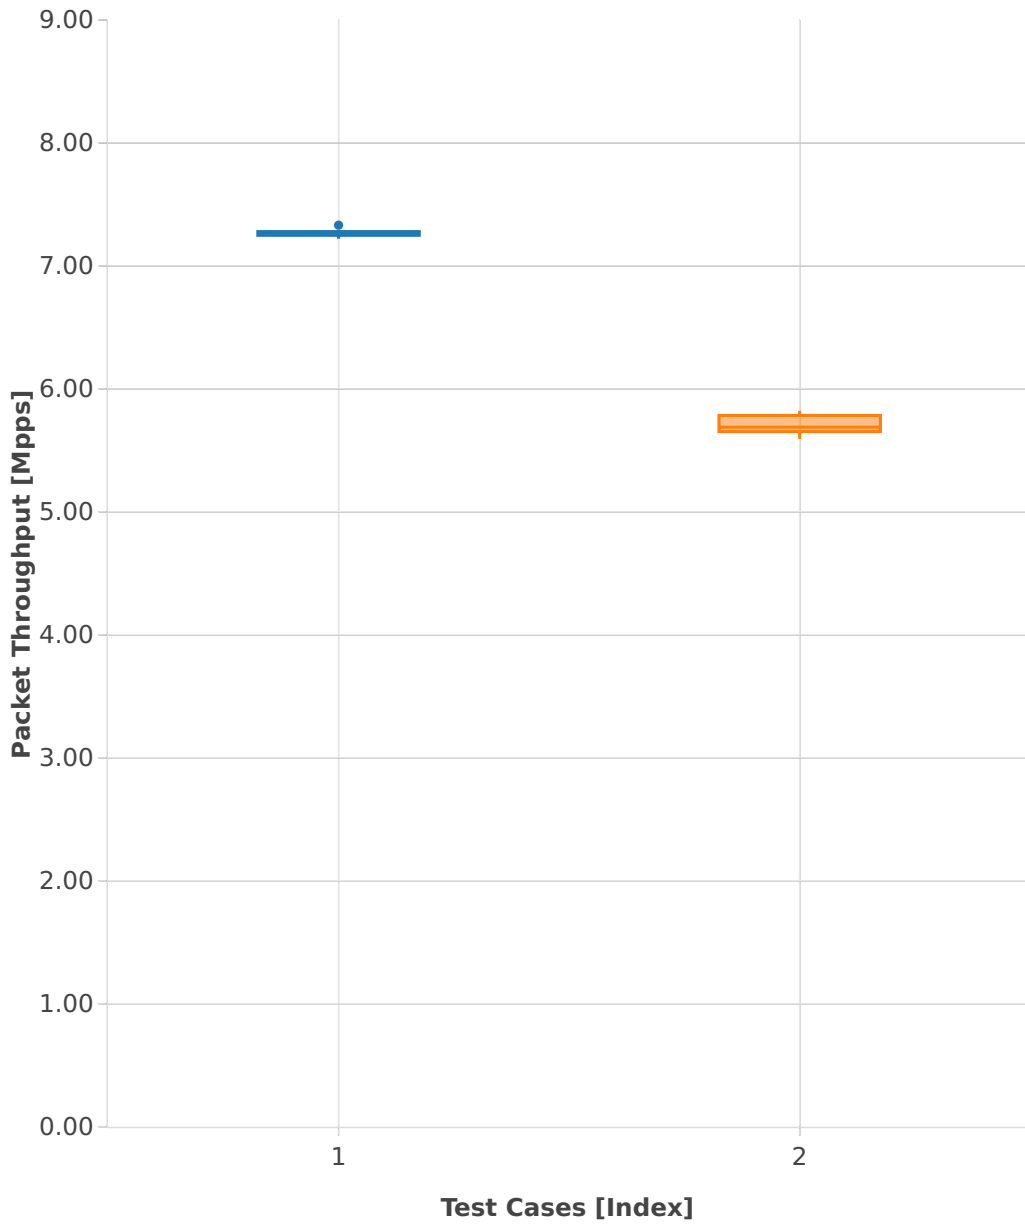

Throughput: vhost-ip4-3n-hsw-x520-64b-2t2c-base_and_scale-ndr

1. (10 runs) ethip4-ip4base-eth-2vhostvr1024-1vm

2. (10 runs) ethip4-ip4base-eth-4vhostvr1024-2vm