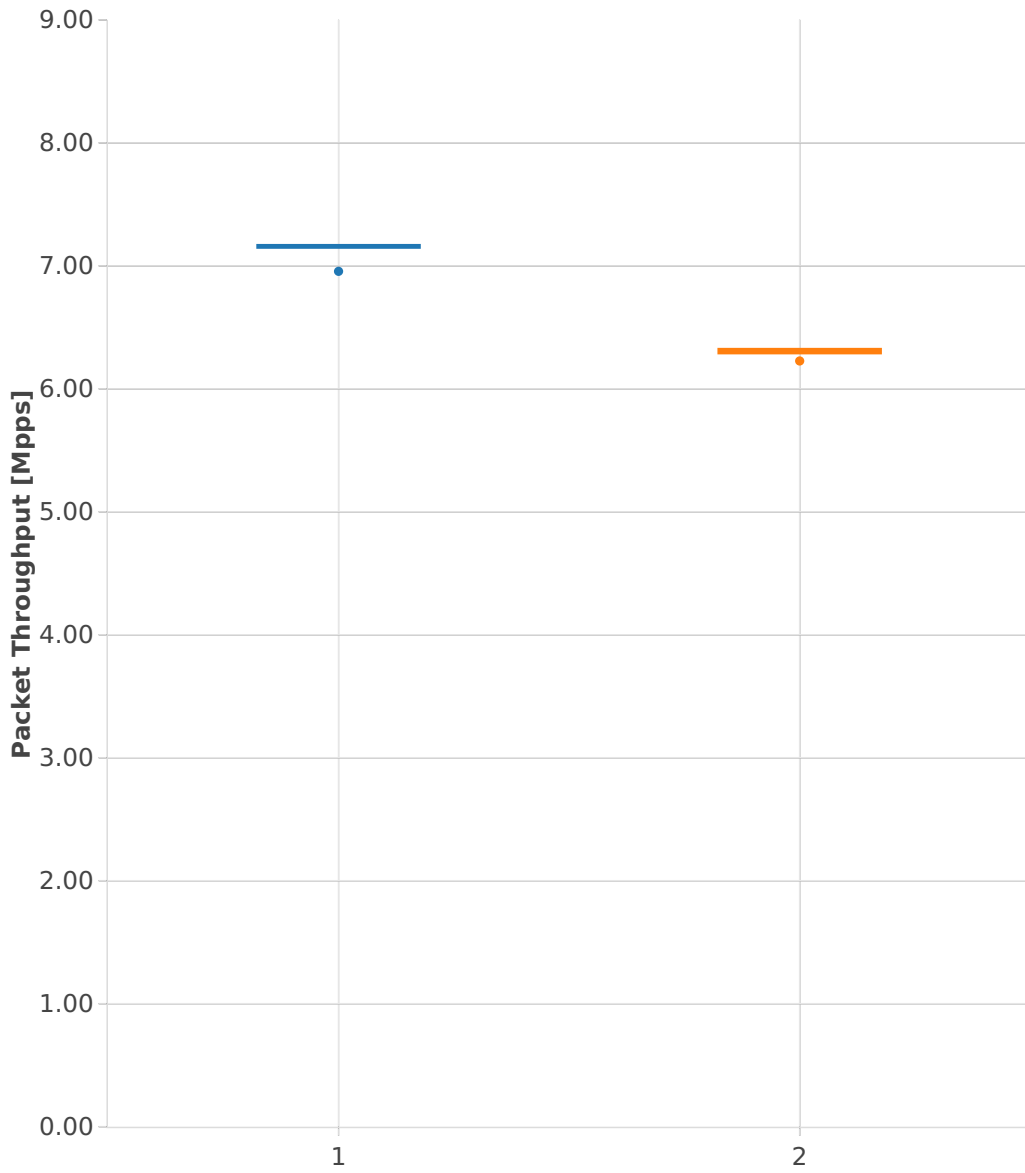

### Throughput: vhost-ip4-2n-skx-x710-64b-4t2c-base\_and\_scale-ndr

1. (10 runs) ethip4-ip4base-eth-2vhostvr1024-1vm

2. (10 runs) ethip4-ip4base-eth-4vhostvr1024-2vm