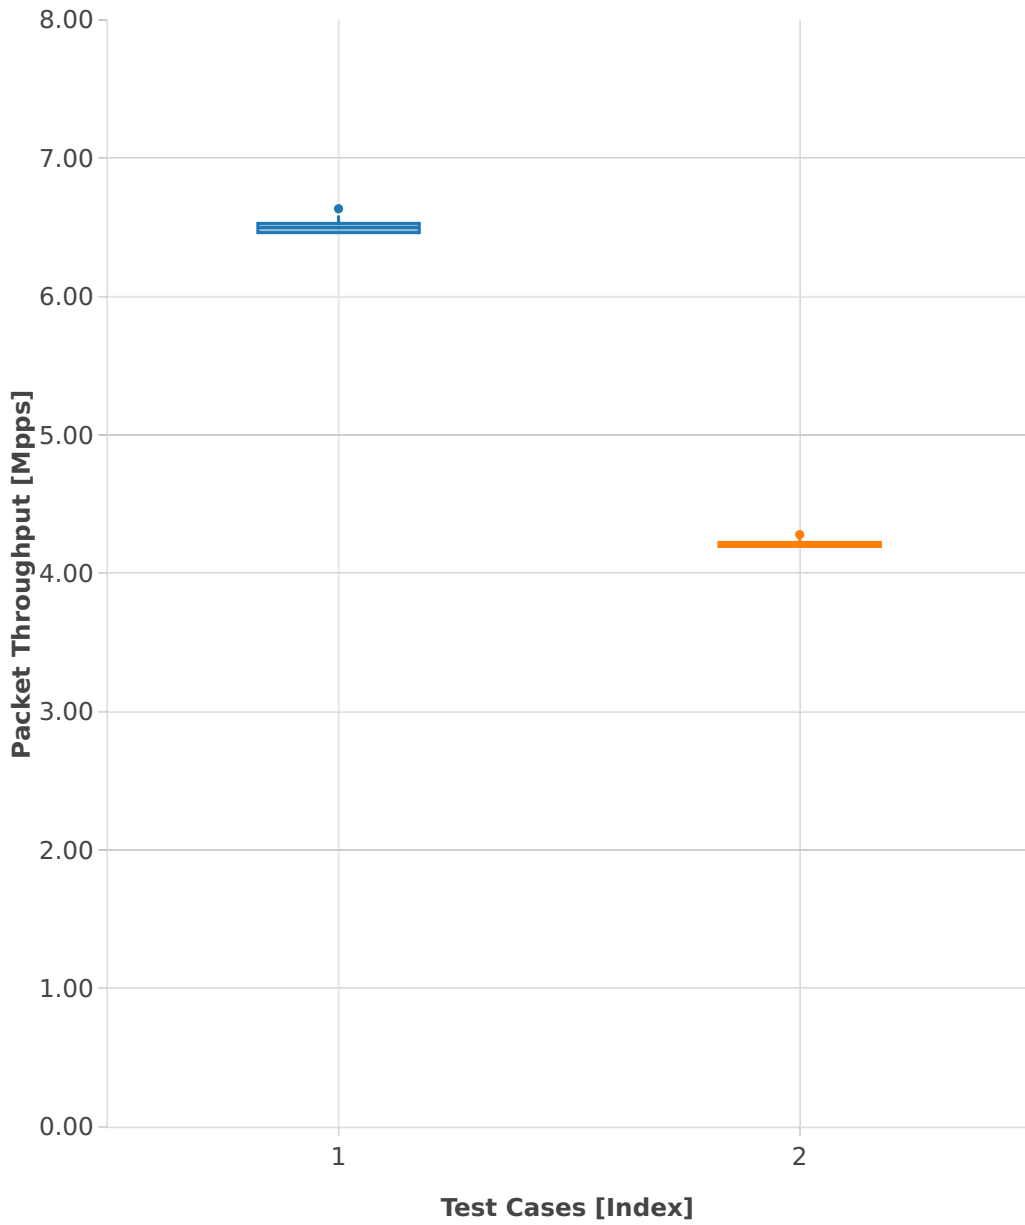

# Throughput: vhost-ip4-2n-skx-x710-64b-2t1c-base\_and\_scale-pdr

- 1. (10 runs) ethip4-ip4base-eth-2vhostvr1024-1vm
- 2. (10 runs) ethip4-ip4base-eth-4vhostvr1024-2vm