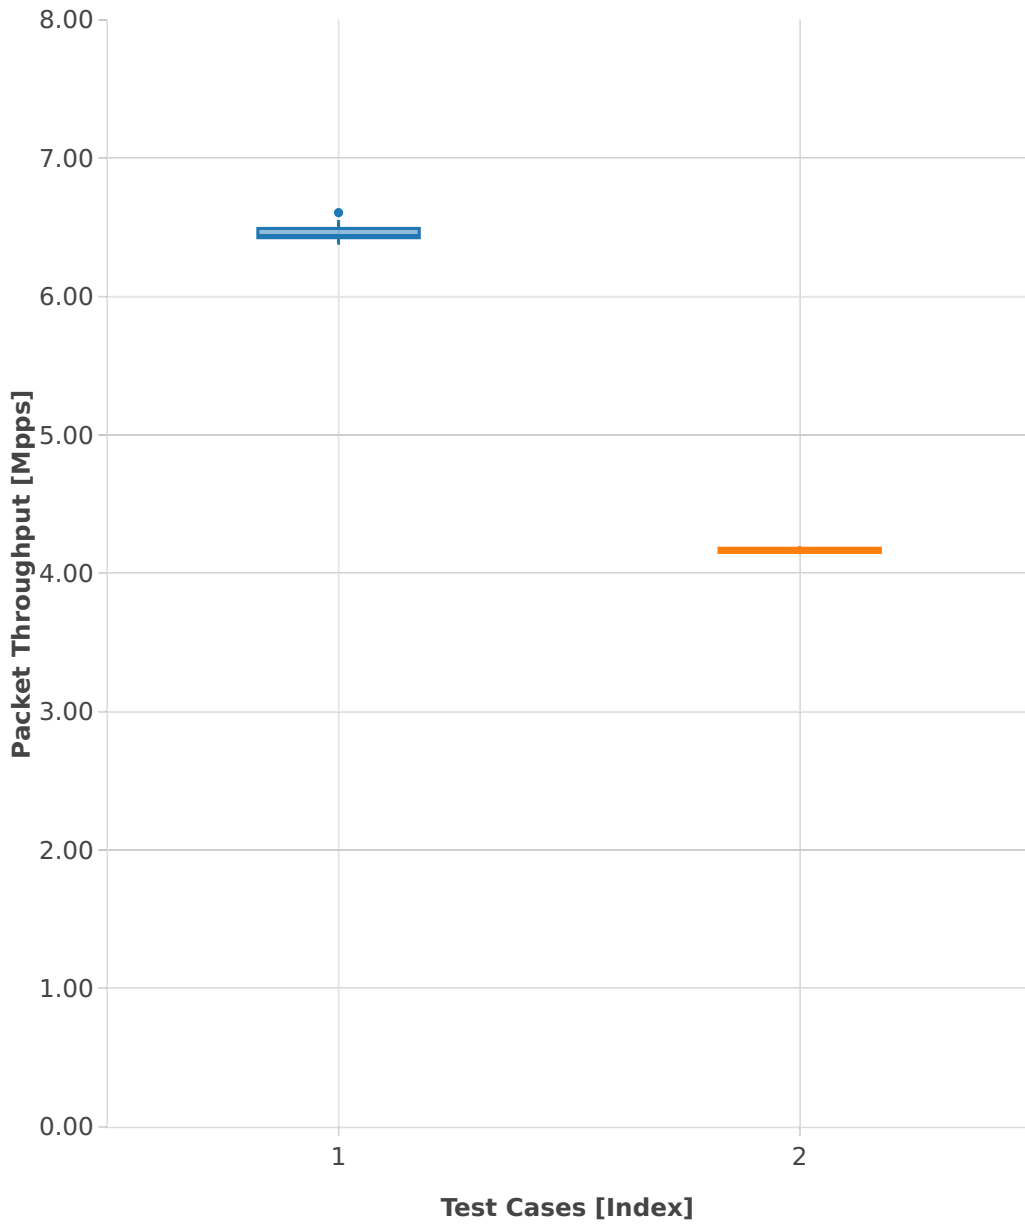

Throughput: vhost-ip4-2n-skx-x710-64b-2t1c-base_and_scale-ndr

1. (10 runs) ethip4-ip4base-eth-2vhostvr1024-1vm

2. (10 runs) ethip4-ip4base-eth-4vhostvr1024-2vm