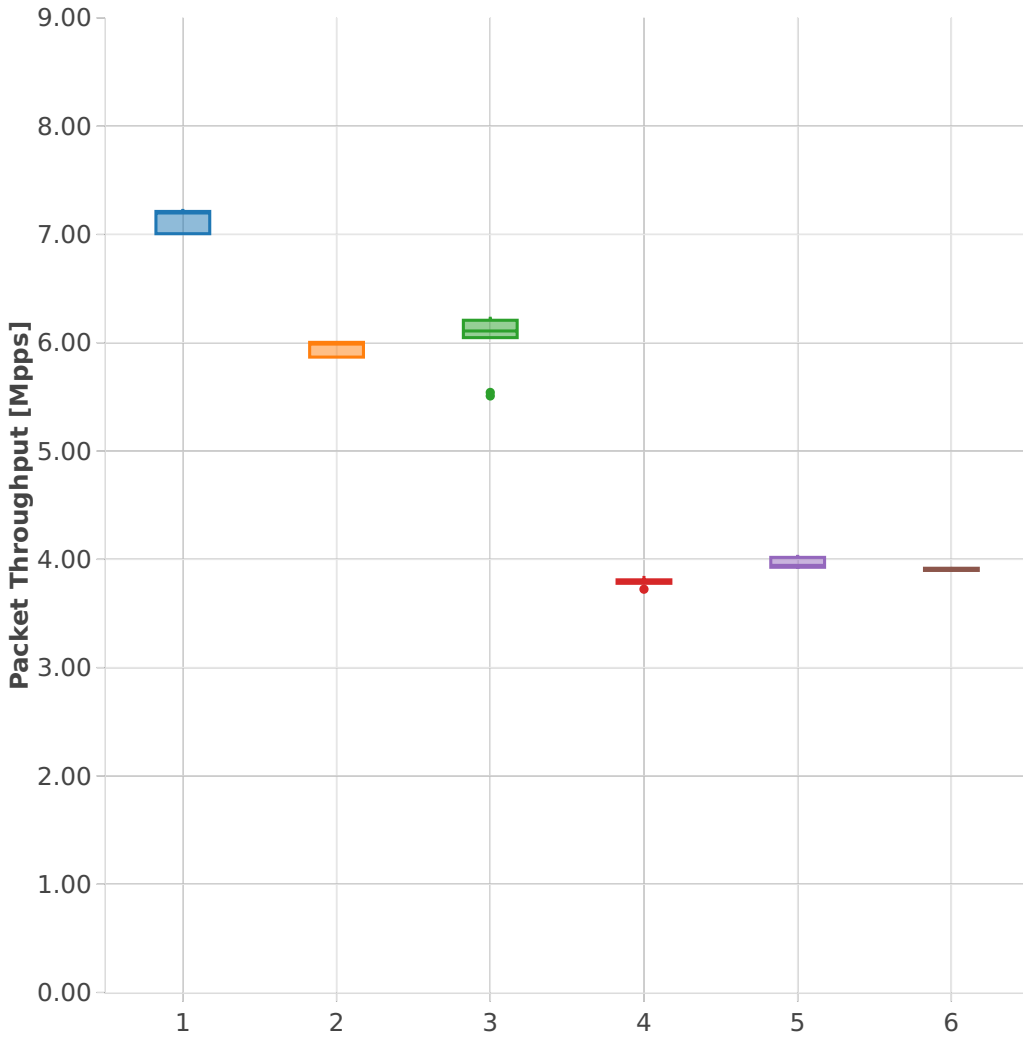

Throughput: srv6-3n-hsw-x520-78b-1t1c-features-pdr

Test Cases [Index]

- 1. (10 runs) ethip6ip6-ip6base-srv6enc1sid
- 2. (10 runs) ethip6srhip6-ip6base-srv6enc2sids
- 3. (10 runs) ethip6srhip6-ip6base-srv6enc2sids-nodcaps
- 4. (09 runs) ethip6srhip6-ip6base-srv6proxy-dyn
- 5. (07 runs) ethip6srhip6-ip6base-srv6proxy-masq
- 6. (10 runs) ethip6srhip6-ip6base-srv6proxy-stat