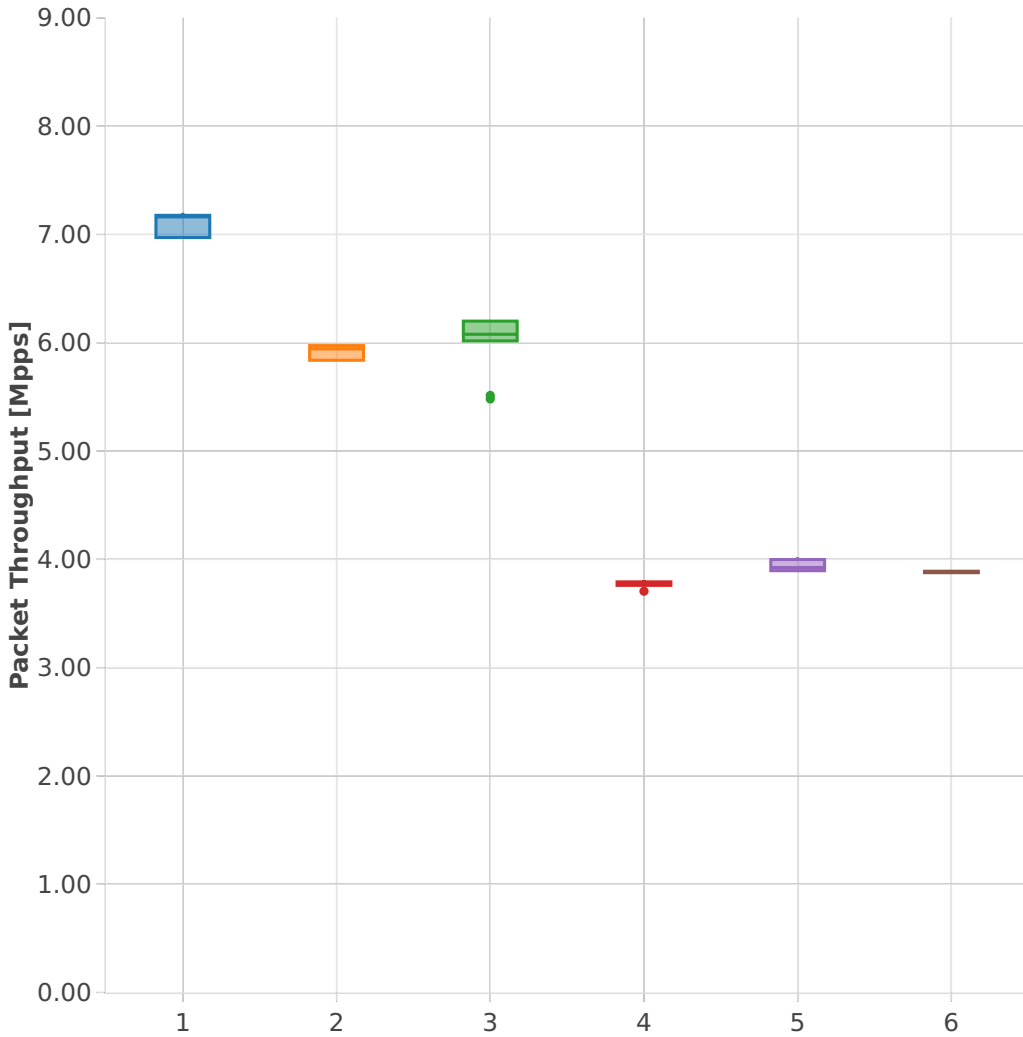

# Throughput: srv6-3n-hsw-x520-78b-1t1c-features-ndr

- 1. (10 runs) ethip6ip6-ip6base-srv6enc1sid
- 2. (10 runs) ethip6srhip6-ip6base-srv6enc2sids
- 3. (10 runs) ethip6srhip6-ip6base-srv6enc2sids-nodcaps
- 4. (09 runs) ethip6srhip6-ip6base-srv6proxy-dyn
- 5. (07 runs) ethip6srhip6-ip6base-srv6proxy-masq
- 6. (10 runs) ethip6srhip6-ip6base-srv6proxy-stat