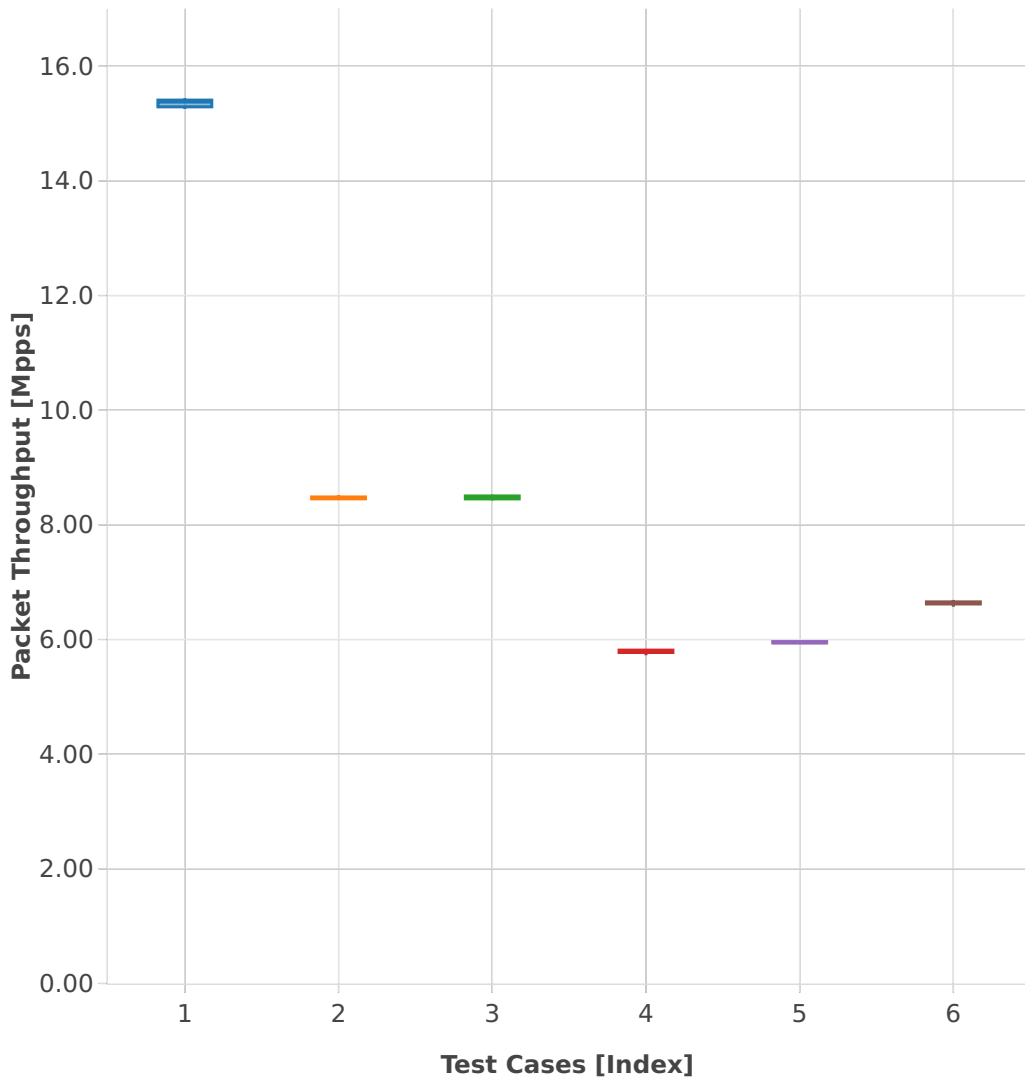

Throughput: memif-3n-skx-x710-64b-2t1c-base_and_features-pdr

- 1. (10 runs) eth-l2xcbase-eth-1memif-1dcr
- 2. (10 runs) eth-l2xcbase-eth-2memif-1lxc
- 3. (10 runs) eth-l2xcbase-eth-2memif-1dcr
- 4. (10 runs) dot1q-l2bdbasemaclrn-eth-2memif-1dcr
- 5. (10 runs) eth-l2bdbasemaclrn-eth-2memif-1lxc
- 6. (10 runs) ethip4-ip4base-eth-2memif-1dcr