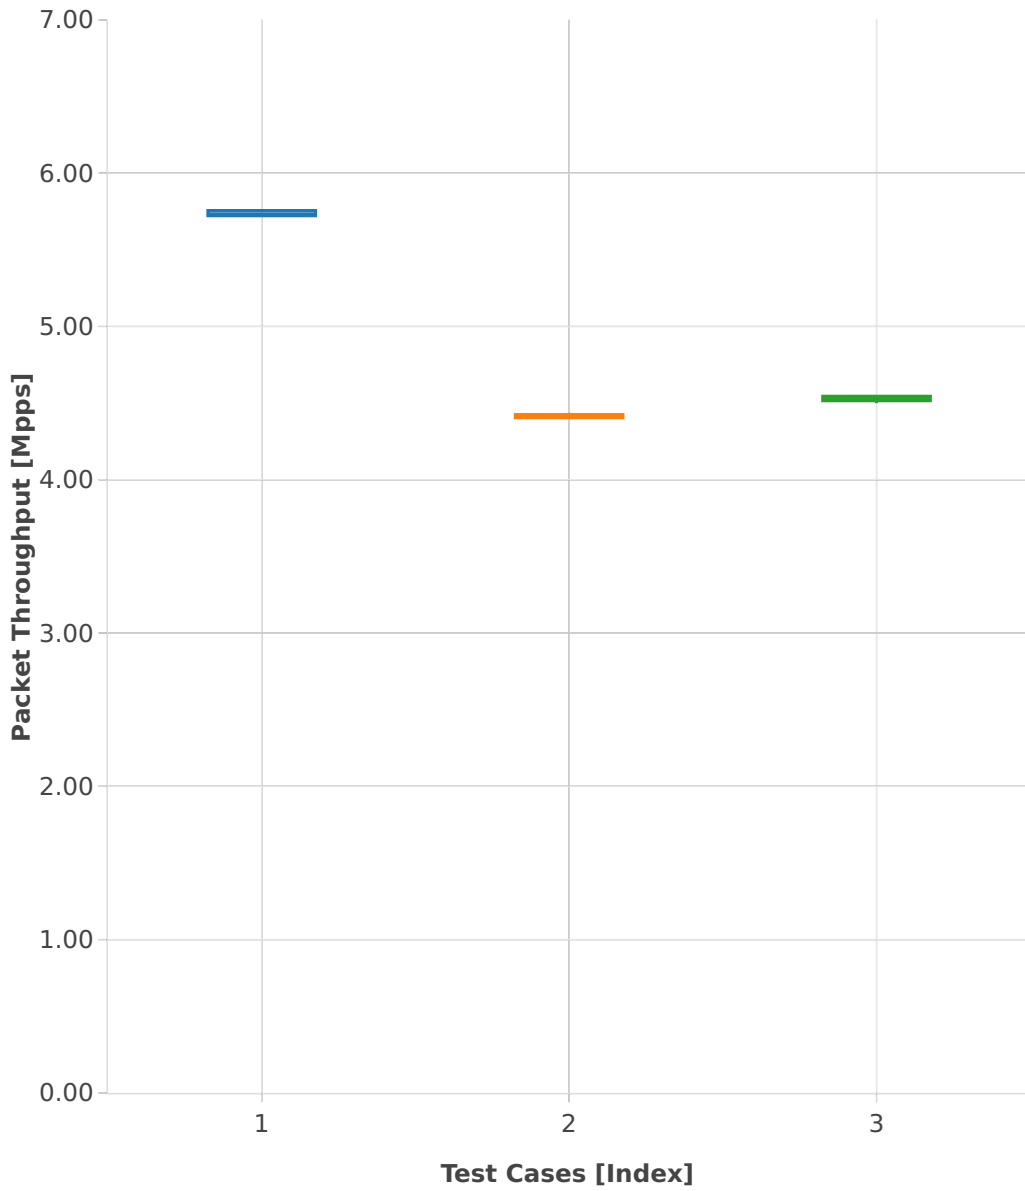

Throughput: memif-3n-hsw-xl710-64b-1t1c-base_and_features-pdr

- 1. (09 runs) eth-l2xcbase-eth-2memif-1lxc
- 2. (09 runs) eth-l2bdbasemaclrn-eth-2memif-1lxc
- 3. (10 runs) ethip4-ip4base-eth-2memif-1dcr