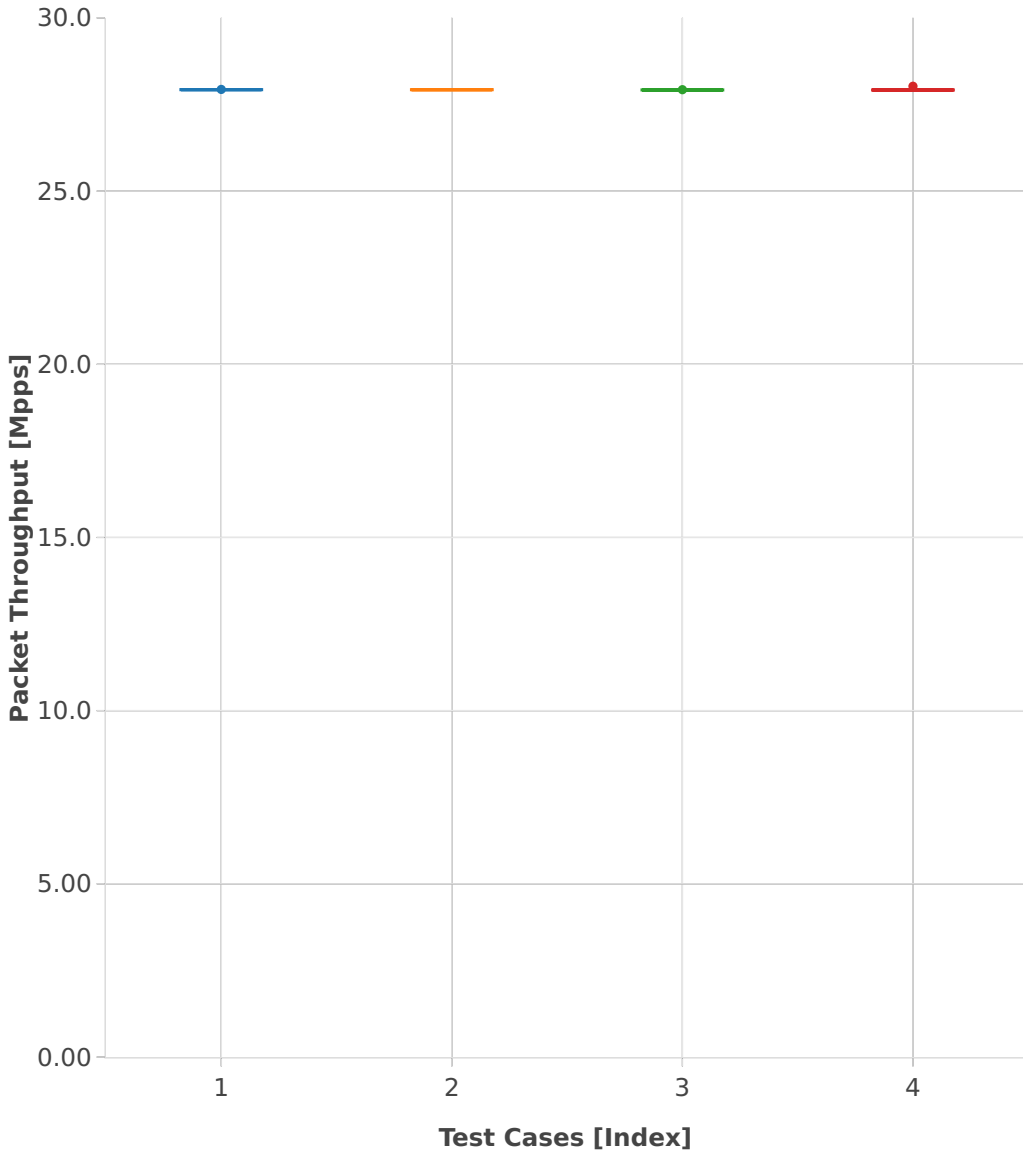

Throughput: l2sw-3n-skx-xxv710-64b-4t2c-base-pdr

- 1. (10 runs) eth-l2patch
- 2. (10 runs) avf-eth-l2patch
- 3. (10 runs) avf-eth-l2xcbase
- 4. (10 runs) avf-eth-l2bdbasemaclrn