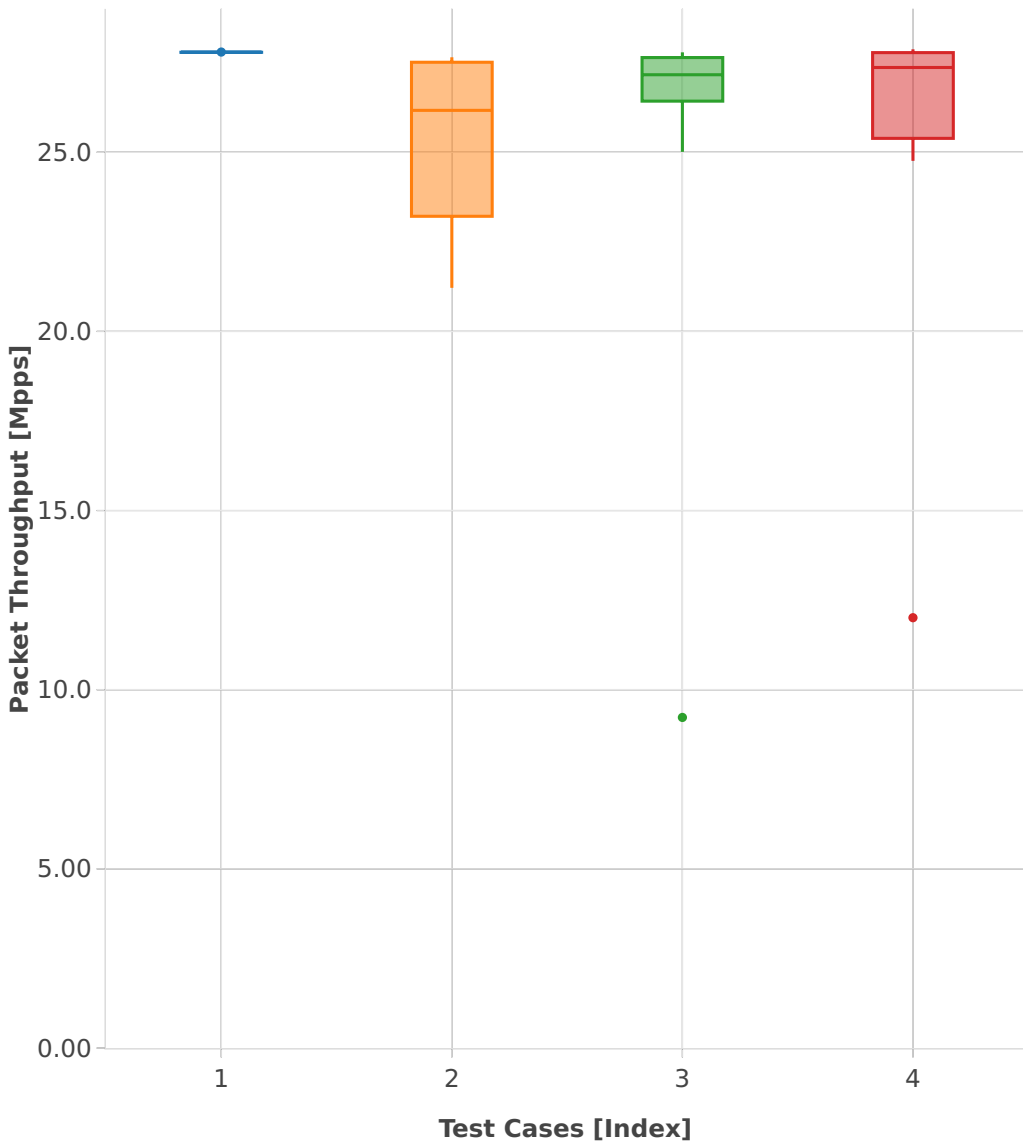

Throughput: l2sw-3n-skx-xxv710-64b-4t2c-base-ndr

- 1. (10 runs) eth-l2patch
- 2. (10 runs) avf-eth-l2patch
- 3. (10 runs) avf-eth-l2xcbase
- 4. (10 runs) avf-eth-l2bdbasemaclrn