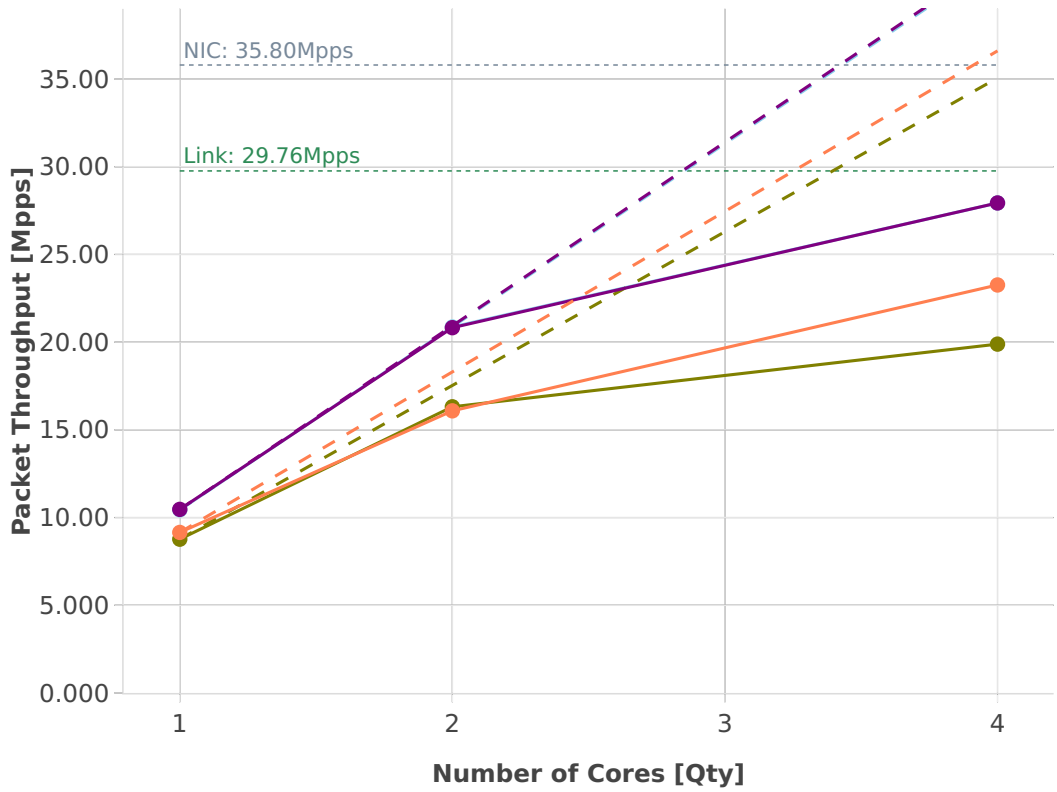

Speedup Multi-core: l2sw-3n-skx-x710-64b-features-iacl-pdr

- Perfect — Measured ... Limit
- eth-l2bdbasemaclrn-iacl1sf-10kflows
 - eth-l2bdbasemaclrn-iacl1sl-10kflows
 - eth-l2bdbasemaclrn-iacl50sf-10kflows
 - eth-l2bdbasemaclrn-iacl50sl-10kflows