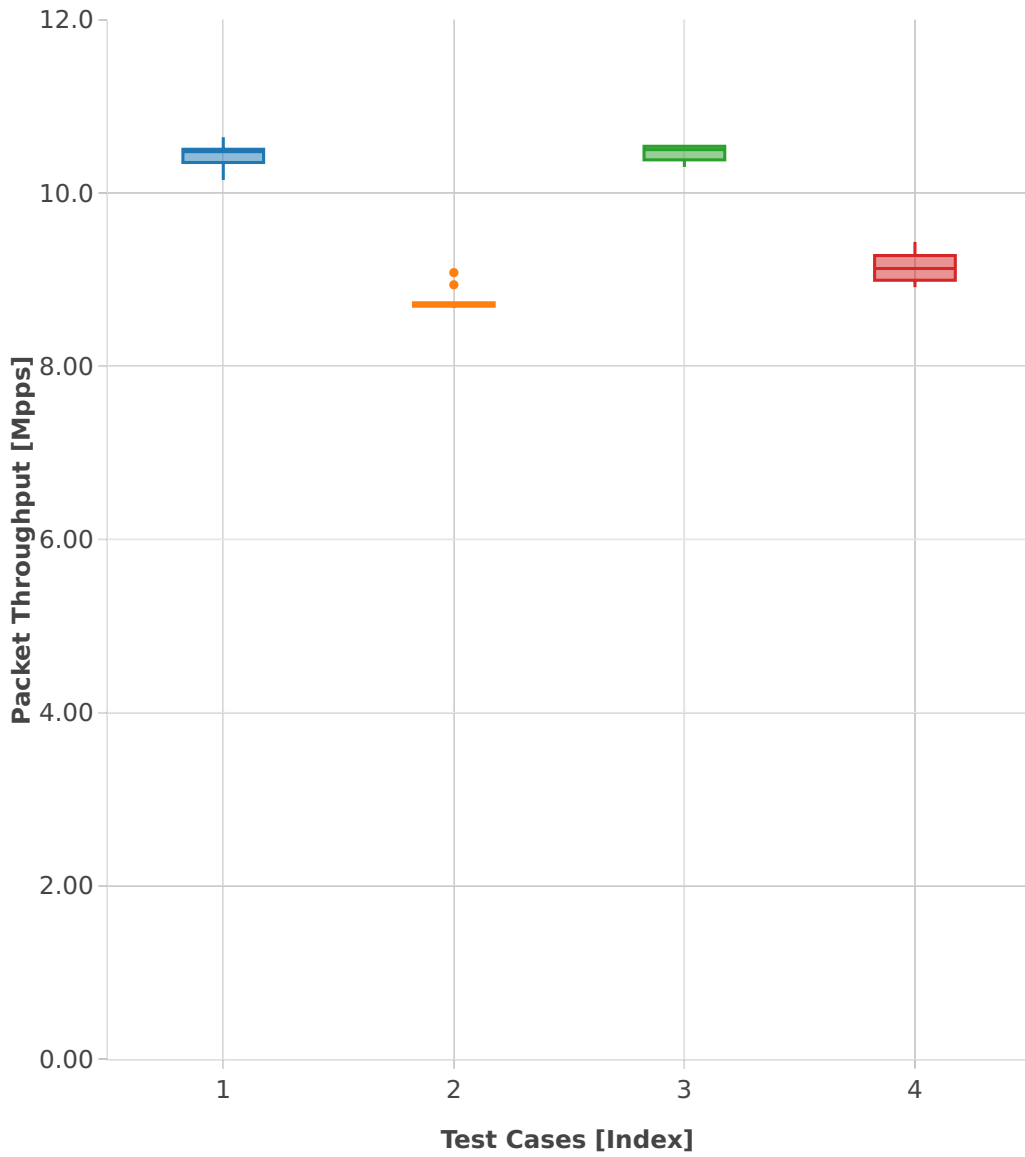

# Throughput: l2sw-3n-skx-x710-64b-2t1c-features-iacl-pdr

- 1. (10 runs) eth-l2bdbasemaclrn-iacl1sf-10kflows
- 2. (10 runs) eth-l2bdbasemaclrn-iacl1sl-10kflows
- 3. (10 runs) eth-l2bdbasemaclrn-iacl50sf-10kflows
- 4. (10 runs) eth-l2bdbasemaclrn-iacl50sl-10kflows