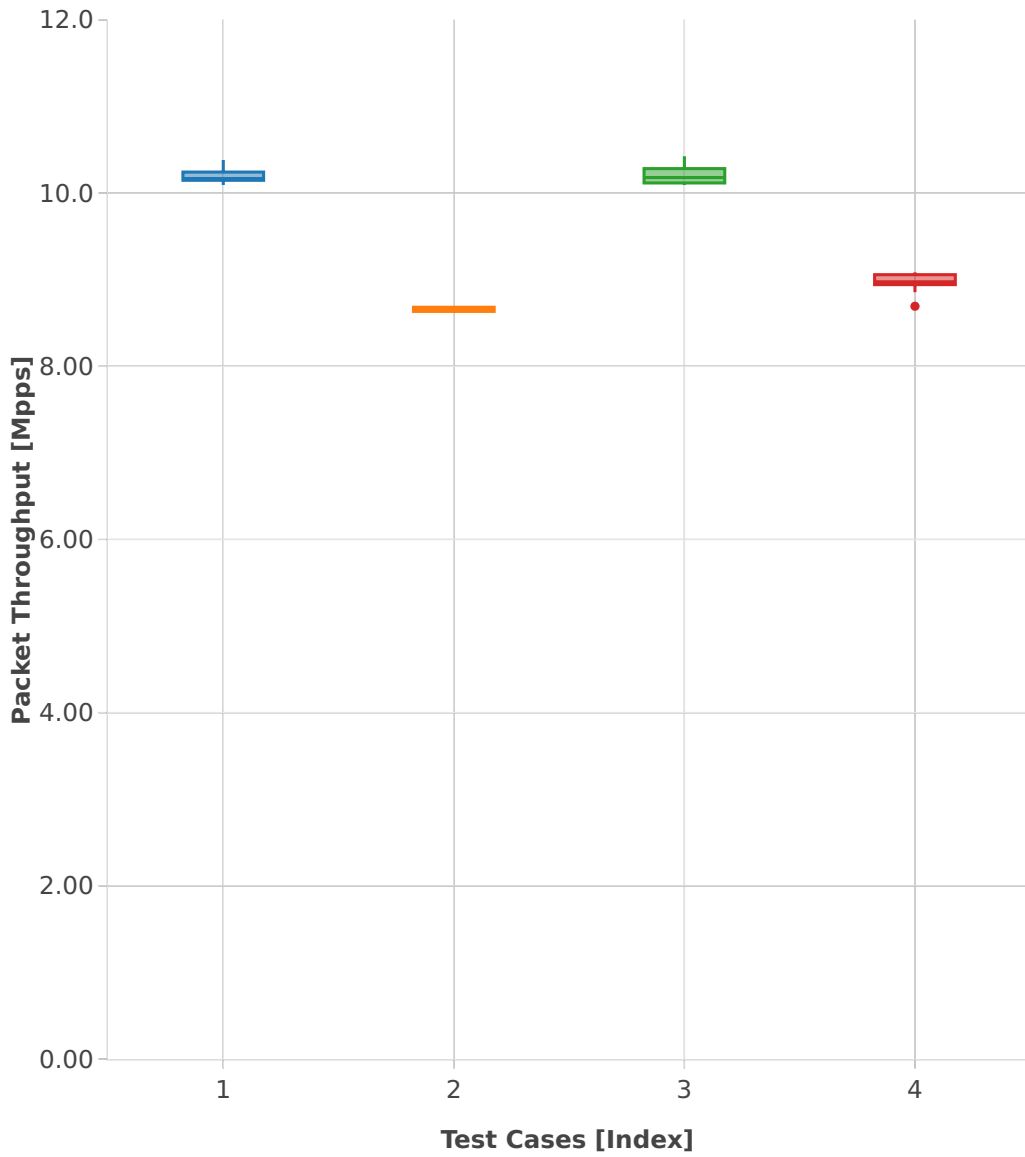

Throughput: l2sw-3n-skx-x710-64b-2t1c-features-iacl-ndr

- 1. (10 runs) eth-l2bdbasemaclrn-iacl1sf-10kflows
- 2. (10 runs) eth-l2bdbasemaclrn-iacl1sl-10kflows
- 3. (10 runs) eth-l2bdbasemaclrn-iacl50sf-10kflows
- 4. (10 runs) eth-l2bdbasemaclrn-iacl50sl-10kflows