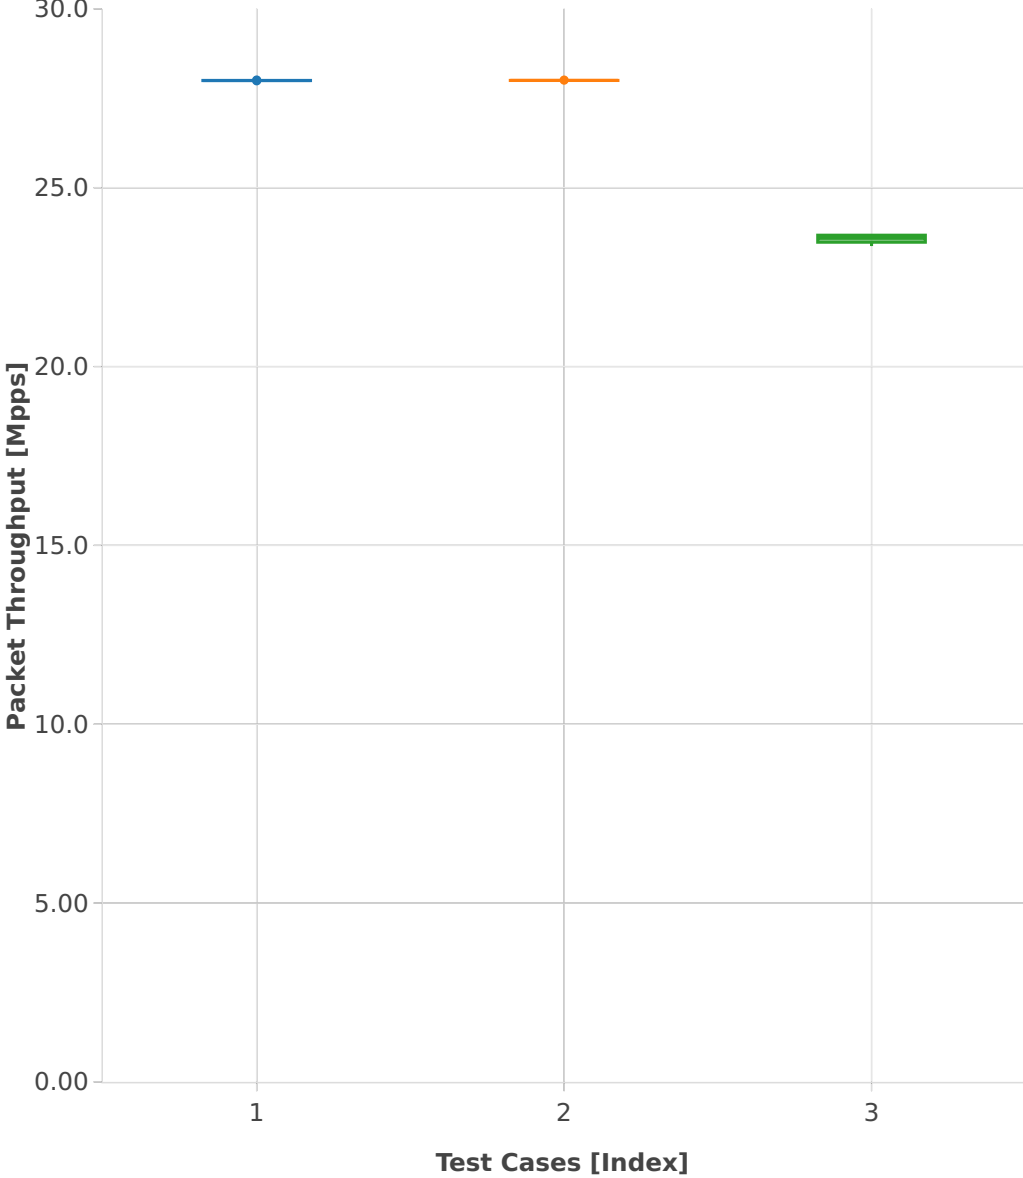

Throughput: l2sw-3n-hsw-xl710-64b-2t2c-base-pdr

- 1. (10 runs) eth-l2patch
- 2. (10 runs) eth-l2xcbase
- 3. (10 runs) eth-l2bdbasemaclrn