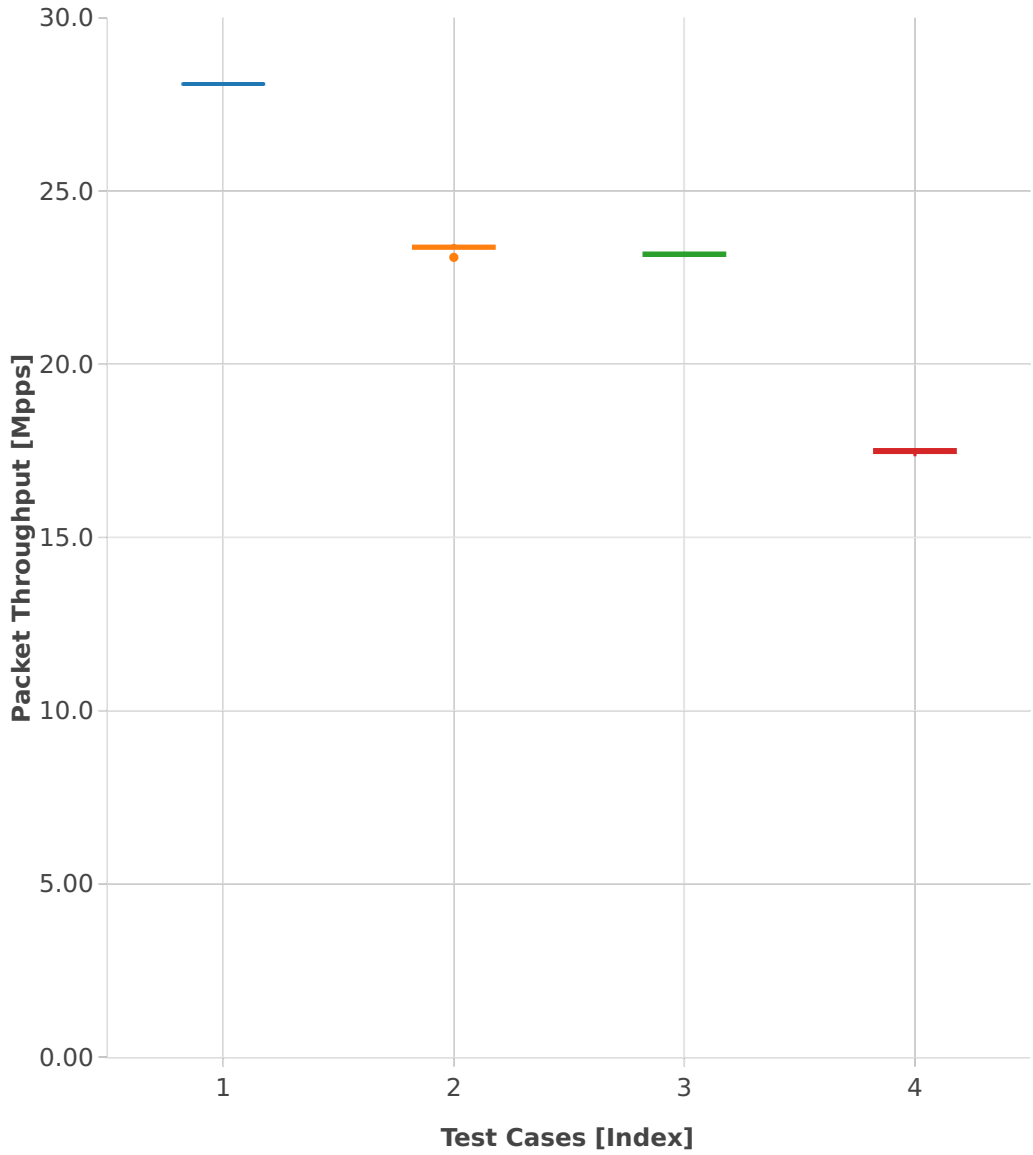

Throughput: l2sw-3n-hsw-x710-64b-2t2c-features-pdr

- 1. (10 runs) eth-l2xcbase
- 2. (10 runs) eth-l2bdbasemaclrn
- 3. (10 runs) dot1q-l2xcbase
- 4. (10 runs) dot1q-l2bdbasemaclrn