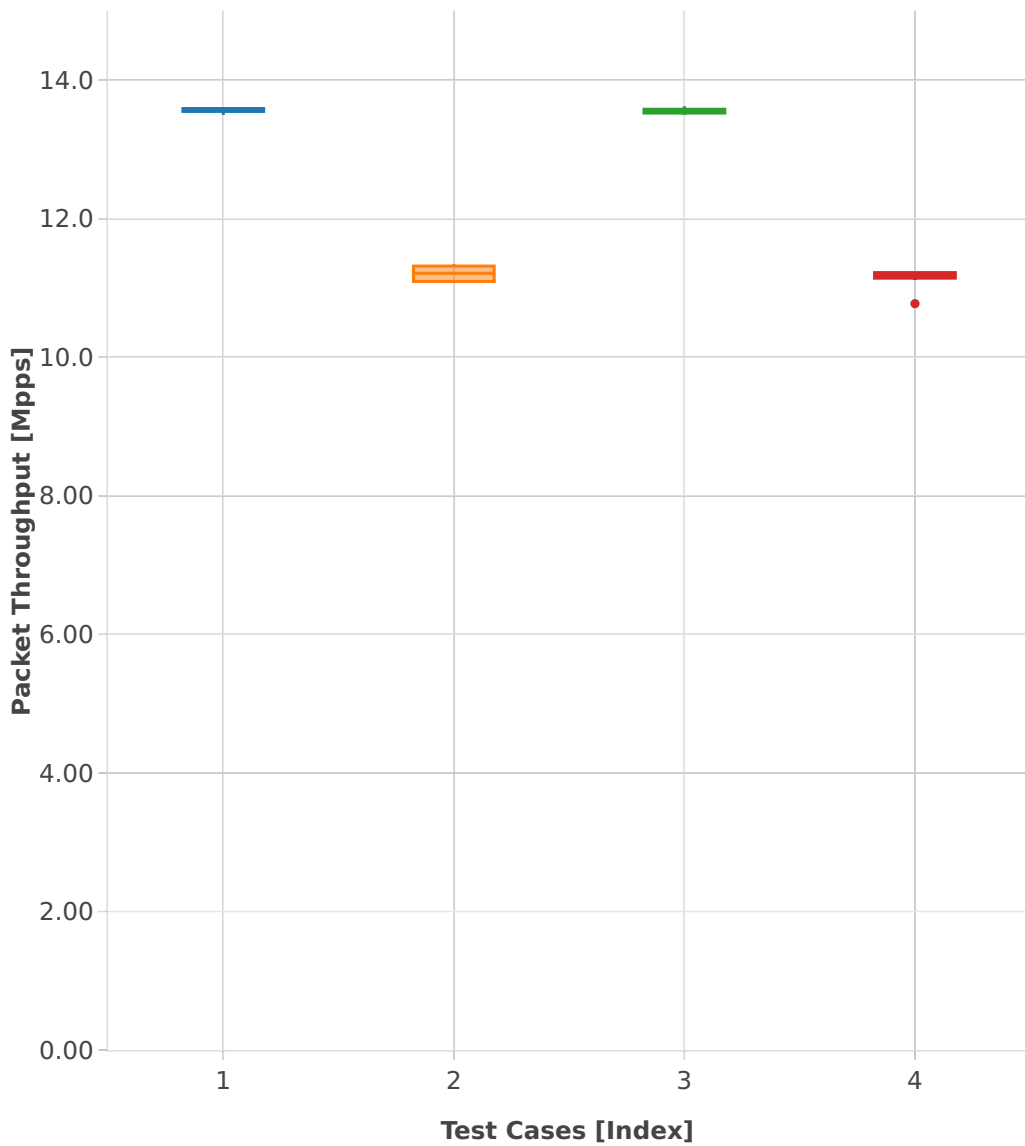

Throughput: l2sw-3n-hsw-x710-64b-2t2c-features-iacl-pdr

- 1. (10 runs) eth-l2bdbasemaclrn-iacl1sf-10kflows
- 2. (10 runs) eth-l2bdbasemaclrn-iacl1sl-10kflows
- 3. (10 runs) eth-l2bdbasemaclrn-iacl50sf-10kflows
- 4. (10 runs) eth-l2bdbasemaclrn-iacl50sl-10kflows