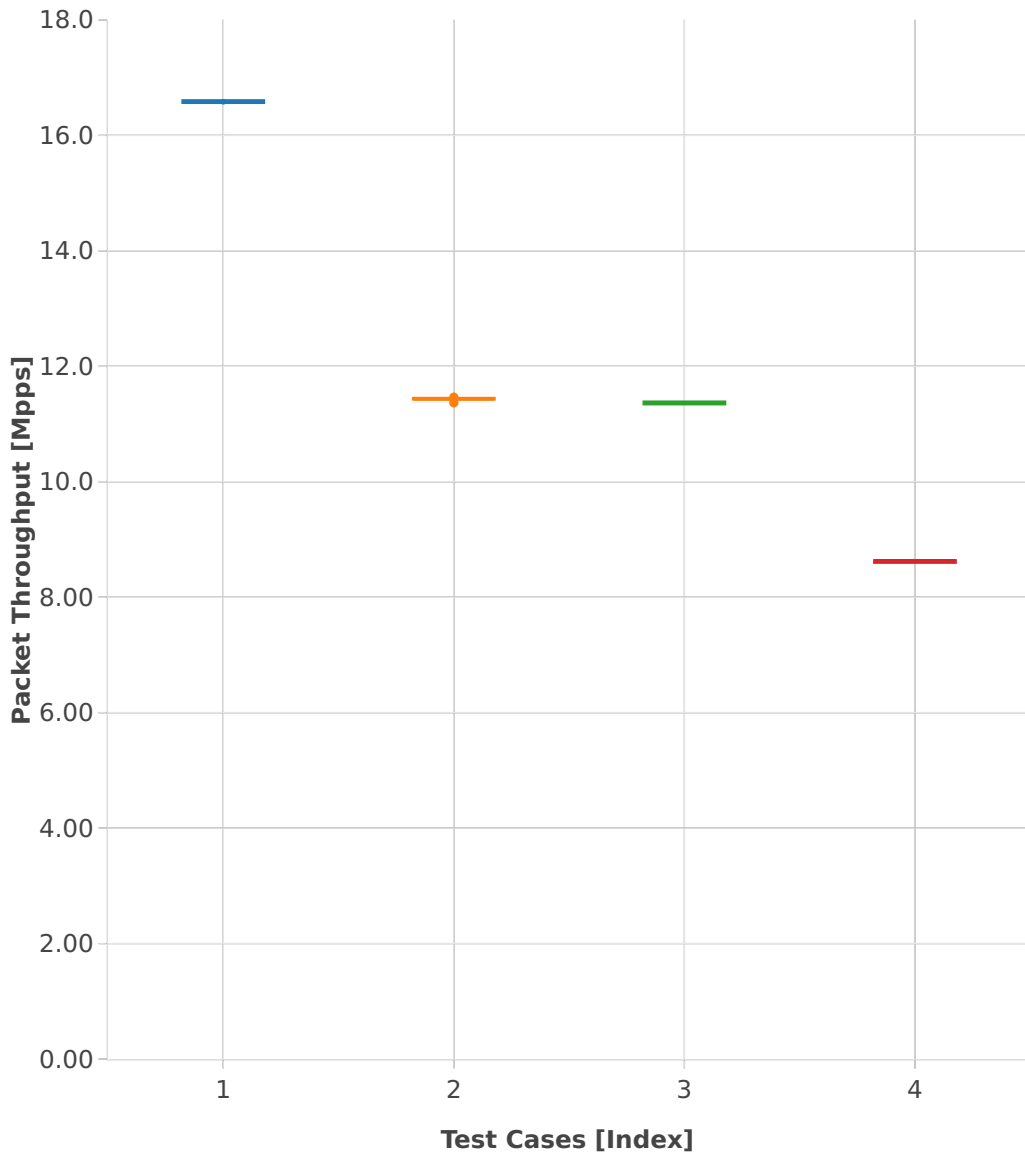

Throughput: l2sw-3n-hsw-x710-64b-1t1c-features-pdr

- 1. (10 runs) eth-l2xcbase
- 2. (10 runs) eth-l2bdbasemaclrn
- 3. (10 runs) dot1q-l2xcbase
- 4. (10 runs) dot1q-l2bdbasemaclrn