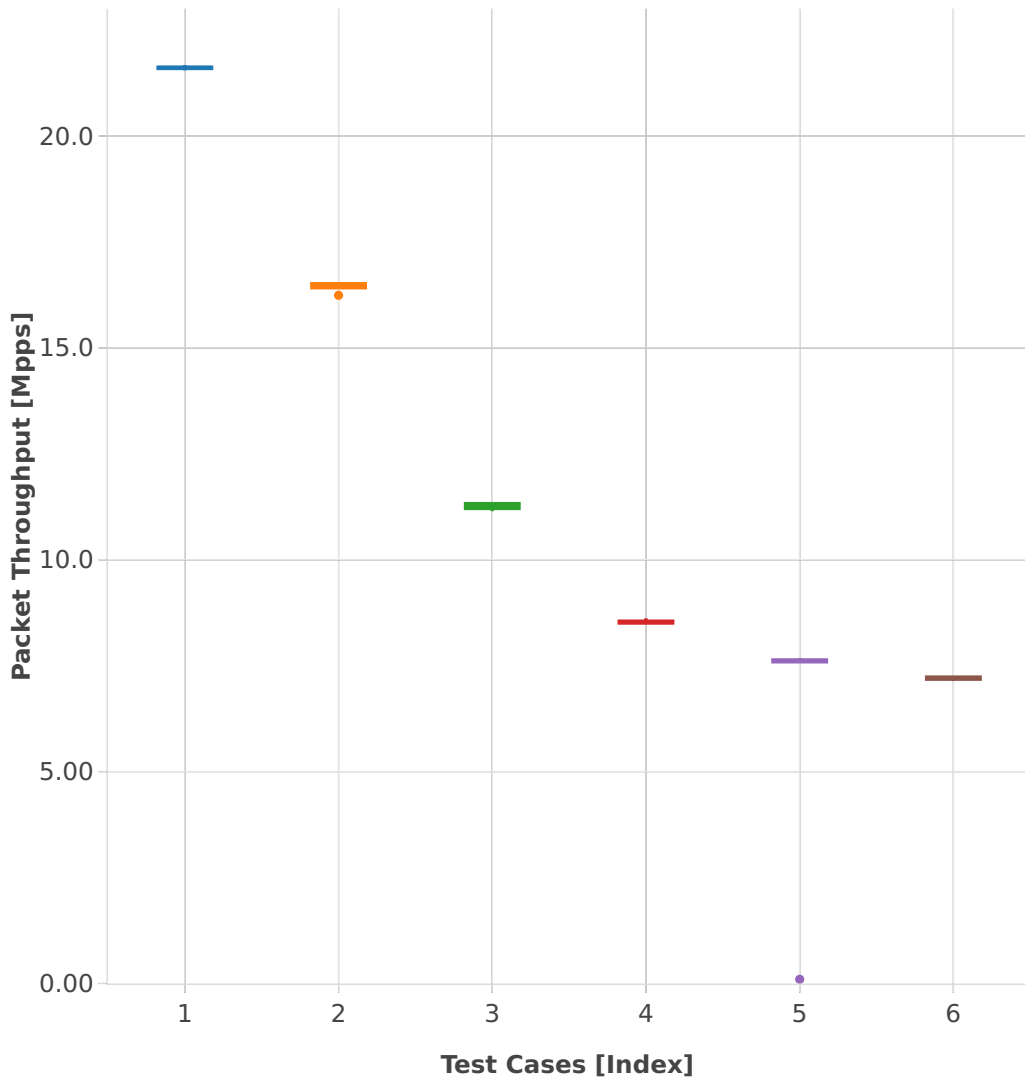

Throughput: l2sw-3n-hsw-x710-64b-1t1c-base_and_scale-ndr

- 1. (10 runs) eth-l2patch
- 2. (10 runs) eth-l2xcbase
- 3. (10 runs) eth-l2bdbasemaclrn
- 4. (10 runs) eth-l2bdscale10kmaclrn
- 5. (10 runs) eth-l2bdscale100kmaclrn
- 6. (10 runs) eth-l2bdscale1mmaclrn