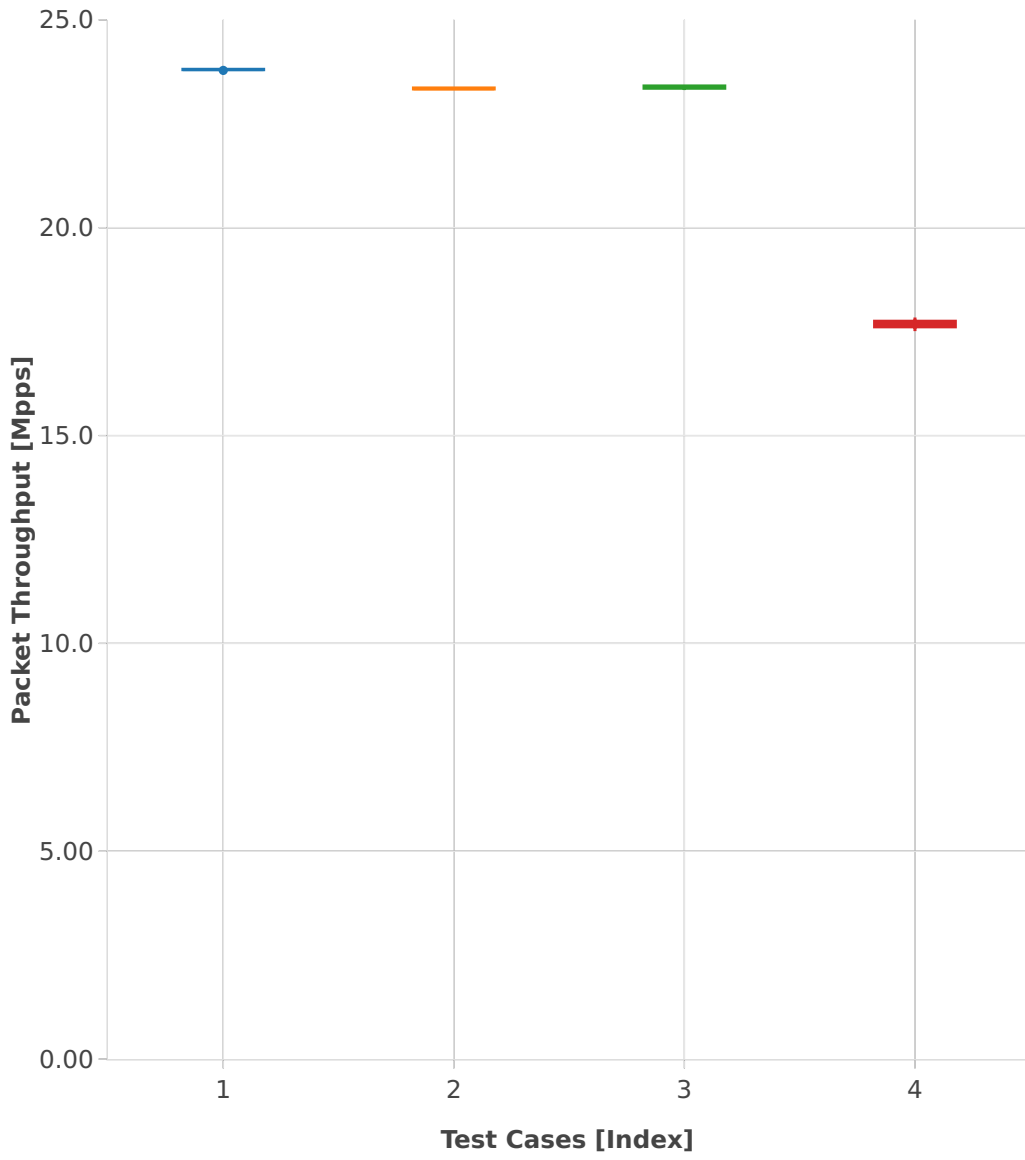

Throughput: l2sw-3n-hsw-x520-64b-2t2c-features-pdr

- 1. (10 runs) eth-l2xcbase
- 2. (10 runs) eth-l2bdbasemaclrn
- 3. (10 runs) dot1q-l2xcbase
- 4. (10 runs) dot1q-l2bdbasemaclrn