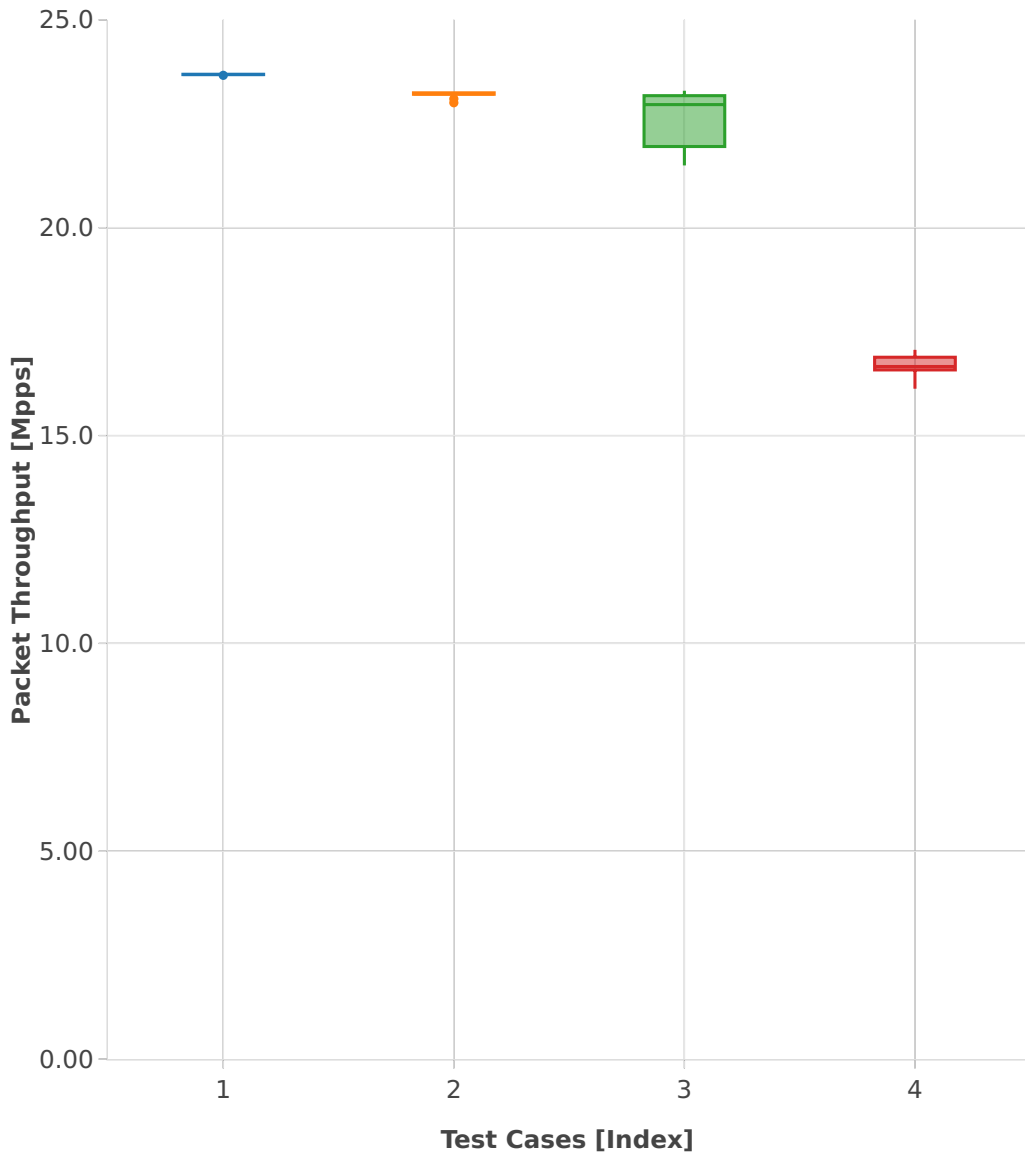

# Throughput: l2sw-3n-hsw-x520-64b-2t2c-features-ndr

- 1. (10 runs) eth-l2xcbase
- 2. (10 runs) eth-l2bdbasemaclrn
- 3. (10 runs) dot1q-l2xcbase
- 4. (10 runs) dot1q-l2bdbasemaclrn