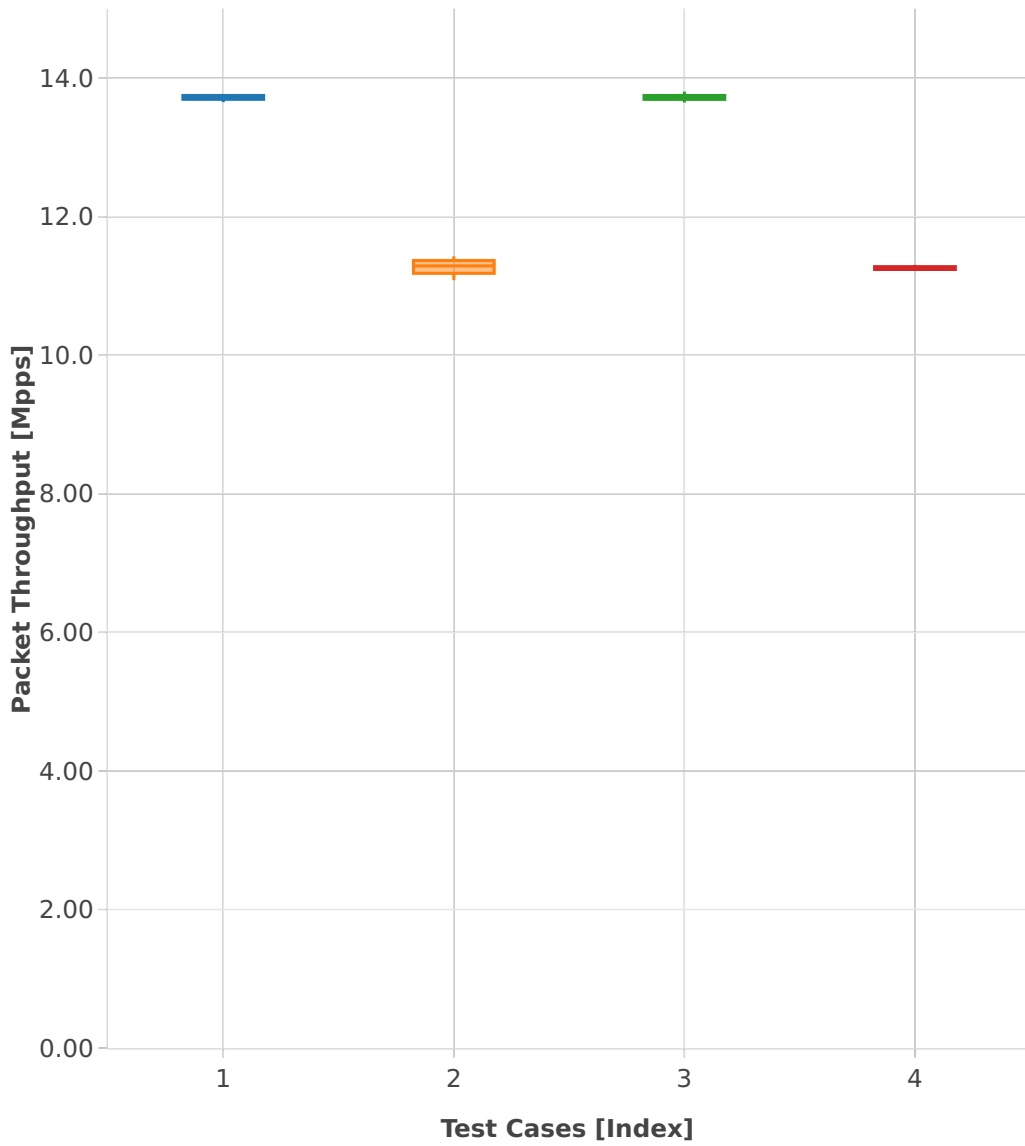

# Throughput: l2sw-3n-hsw-x520-64b-2t2c-features-iacl-pdr

- 1. (10 runs) eth-l2bdbasemaclrn-iacl1sf-10kflows
- 2. (10 runs) eth-l2bdbasemaclrn-iacl1sl-10kflows
- 3. (10 runs) eth-l2bdbasemaclrn-iacl50sf-10kflows
- 4. (10 runs) eth-l2bdbasemaclrn-iacl50sl-10kflows