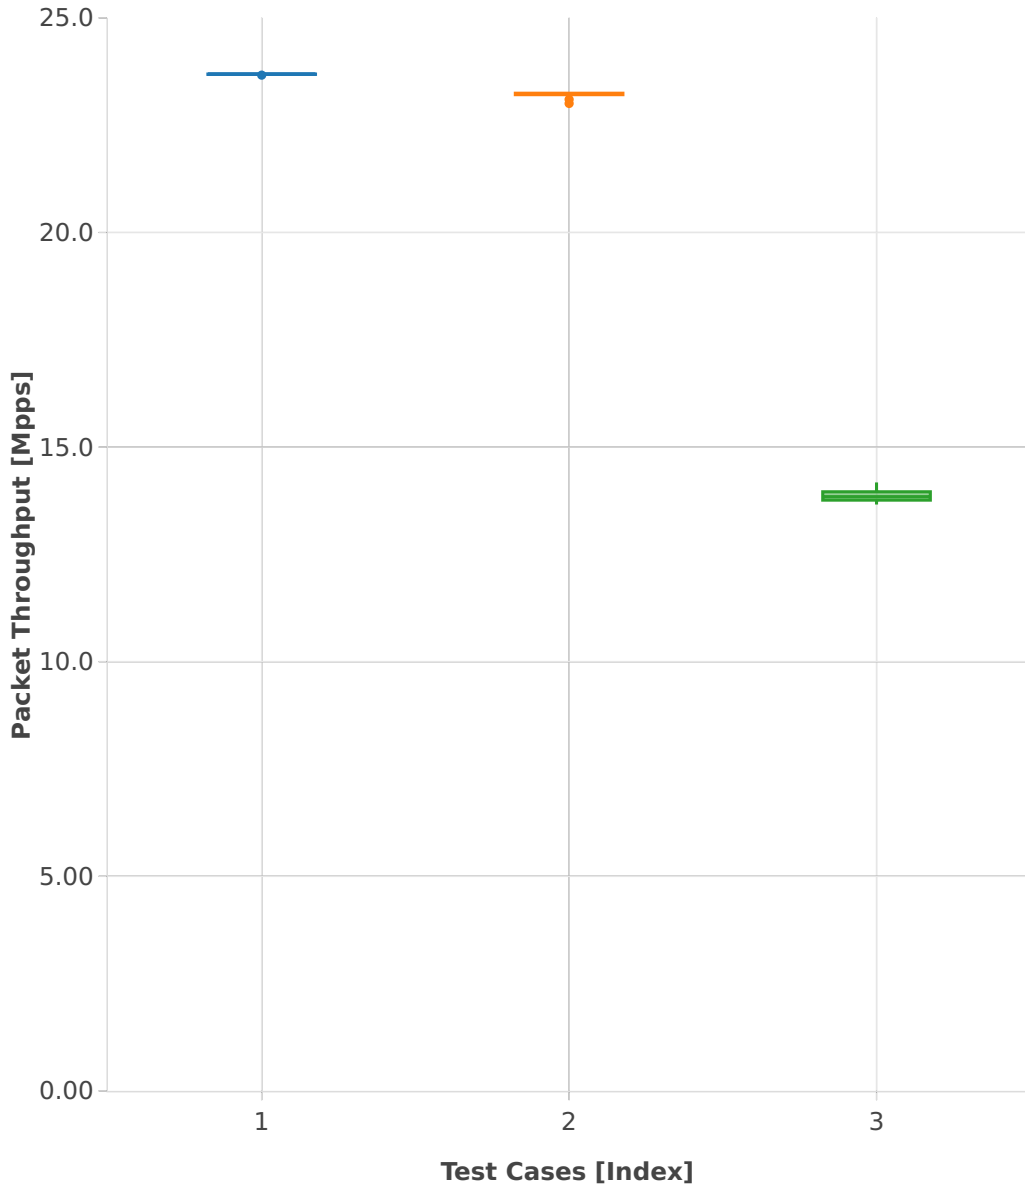

Throughput: l2sw-3n-hsw-x520-64b-2t2c-base_and_scale-ndr

- 1. (10 runs) eth-l2xcbase
- 2. (10 runs) eth-l2bdbasemaclrn
- 3. (10 runs) eth-l2bdscale1mmaclrn