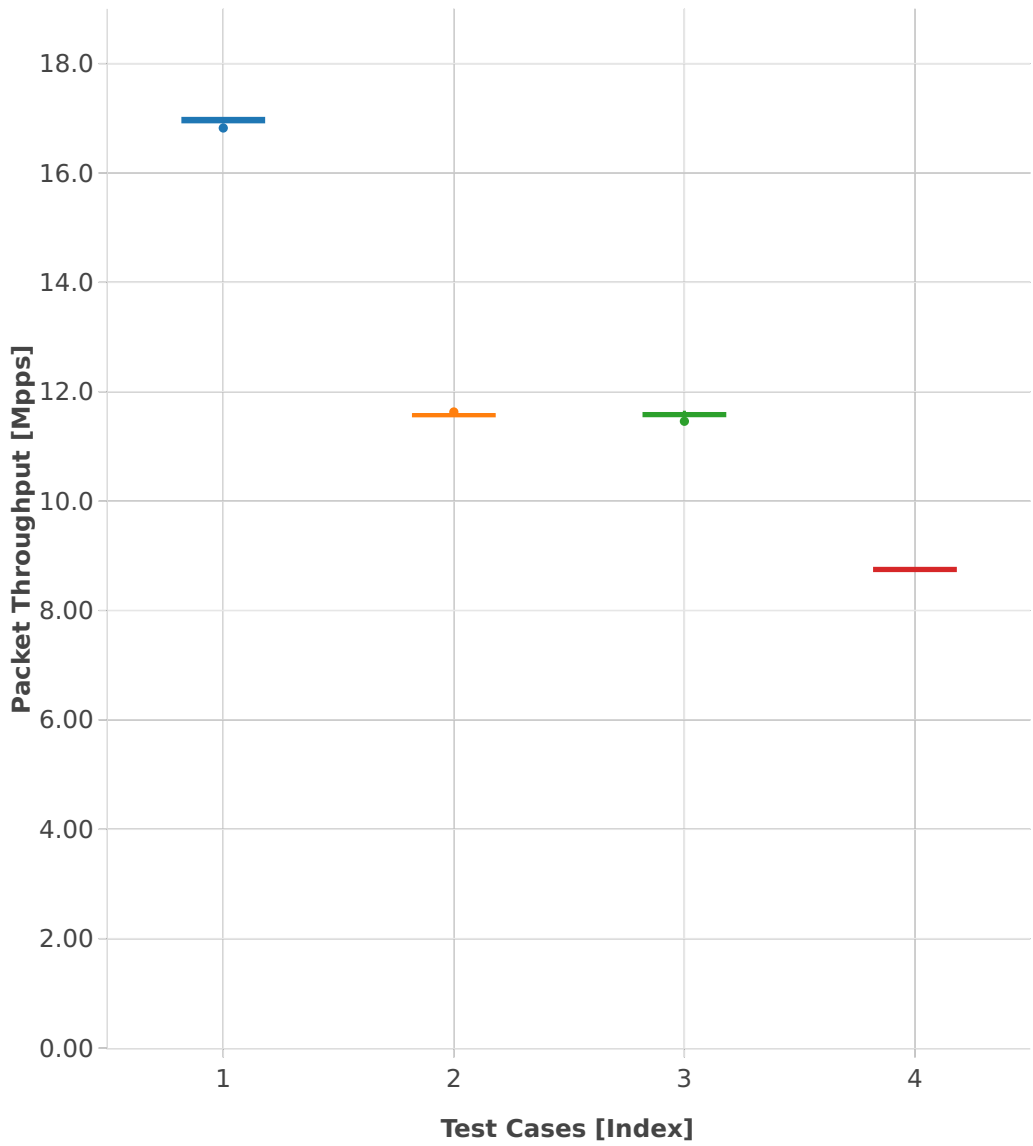

Throughput: l2sw-3n-hsw-x520-64b-1t1c-features-pdr

- 1. (10 runs) eth-l2xcbase
- 2. (10 runs) eth-l2bdbasemaclrn
- 3. (10 runs) dot1q-l2xcbase
- 4. (10 runs) dot1q-l2bdbasemaclrn