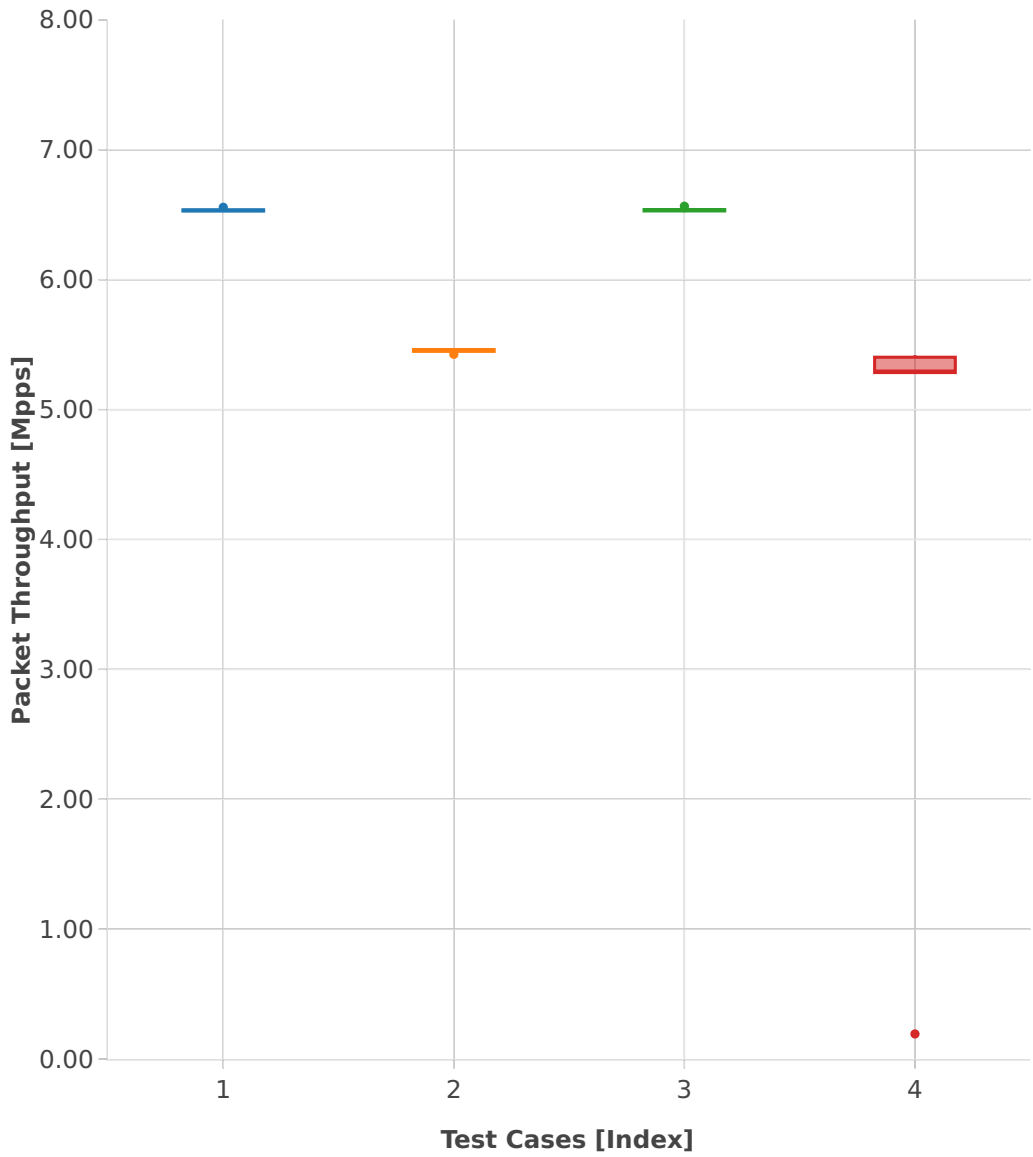

# Throughput: l2sw-3n-hsw-x520-64b-1t1c-features-oacl-ndr

- 1. (10 runs) eth-l2bdbasemaclrn-oacl1sf-10kflows
- 2. (10 runs) eth-l2bdbasemaclrn-oacl1sl-10kflows
- 3. (10 runs) eth-l2bdbasemaclrn-oacl50sf-10kflows
- 4. (10 runs) eth-l2bdbasemaclrn-oacl50sl-10kflows