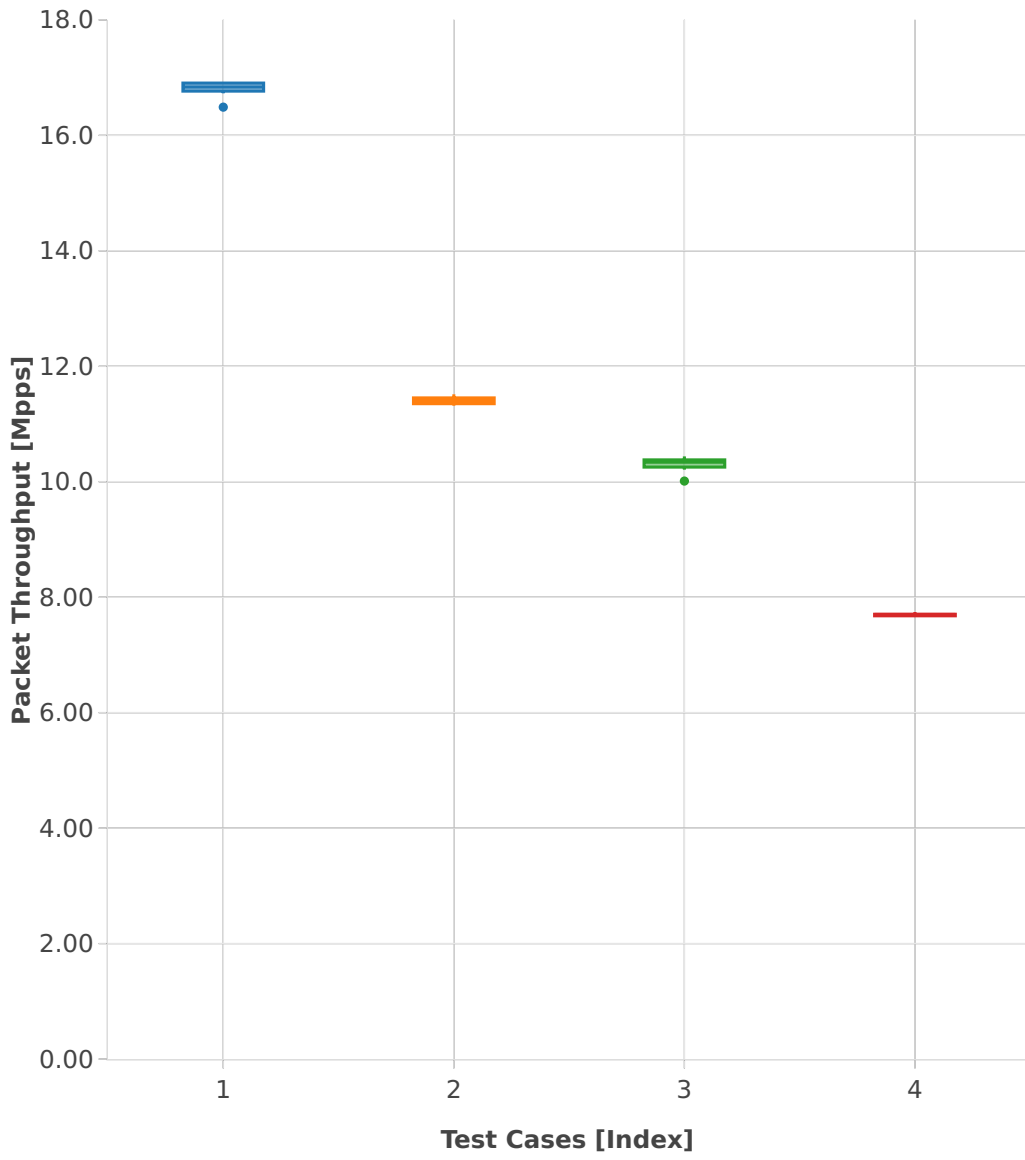

Throughput: l2sw-3n-hsw-x520-64b-1t1c-features-ndr

- 1. (10 runs) eth-l2xcbase
- 2. (10 runs) eth-l2bdbasemaclrn
- 3. (10 runs) dot1q-l2xcbase
- 4. (10 runs) dot1q-l2bdbasemaclrn