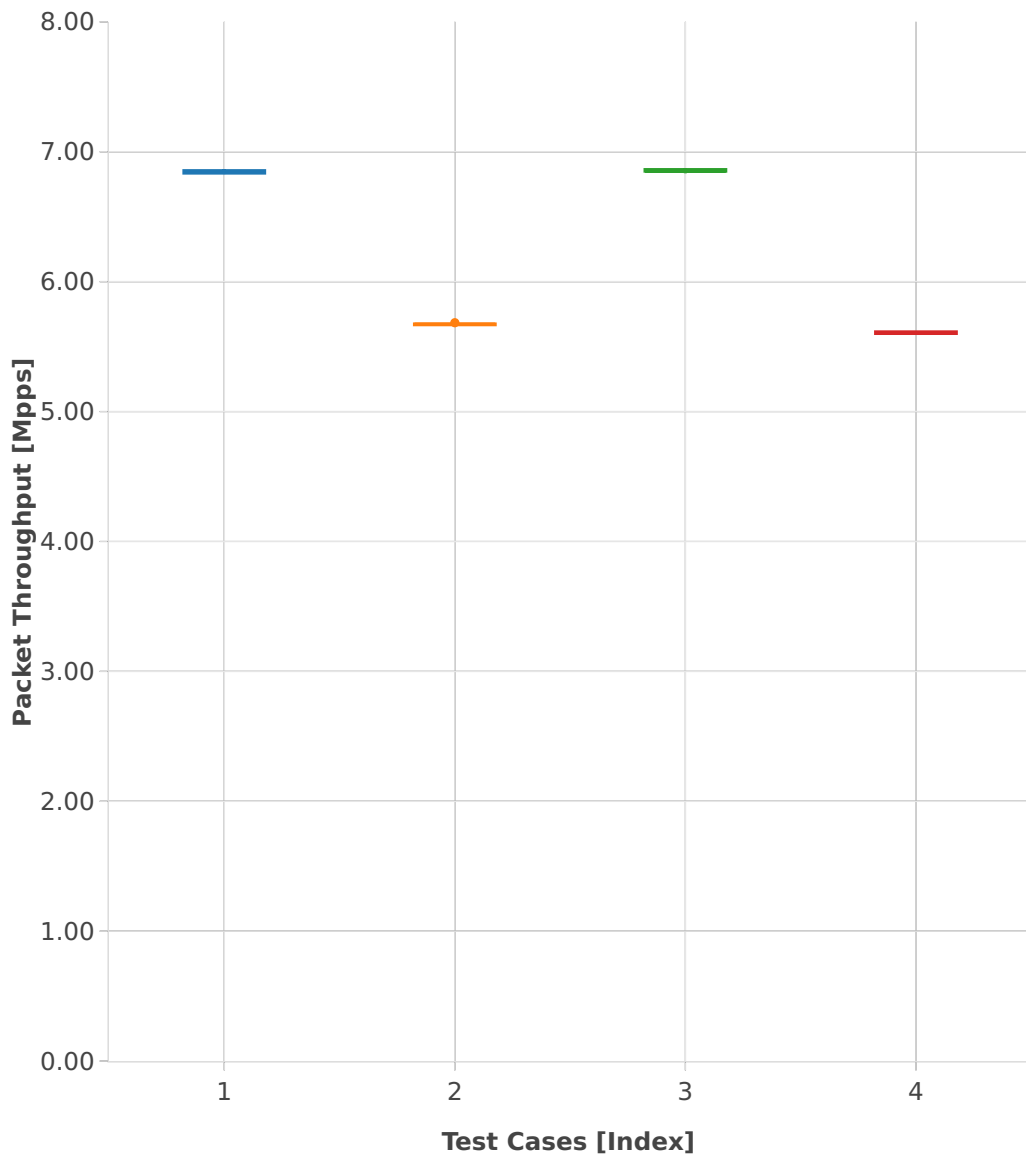

Throughput: l2sw-3n-hsw-x520-64b-1t1c-features-iacl-pdr

- 1. (10 runs) eth-l2bdbasemaclrn-iacl1sf-10kflows
- 2. (10 runs) eth-l2bdbasemaclrn-iacl1sl-10kflows
- 3. (10 runs) eth-l2bdbasemaclrn-iacl50sf-10kflows
- 4. (10 runs) eth-l2bdbasemaclrn-iacl50sl-10kflows