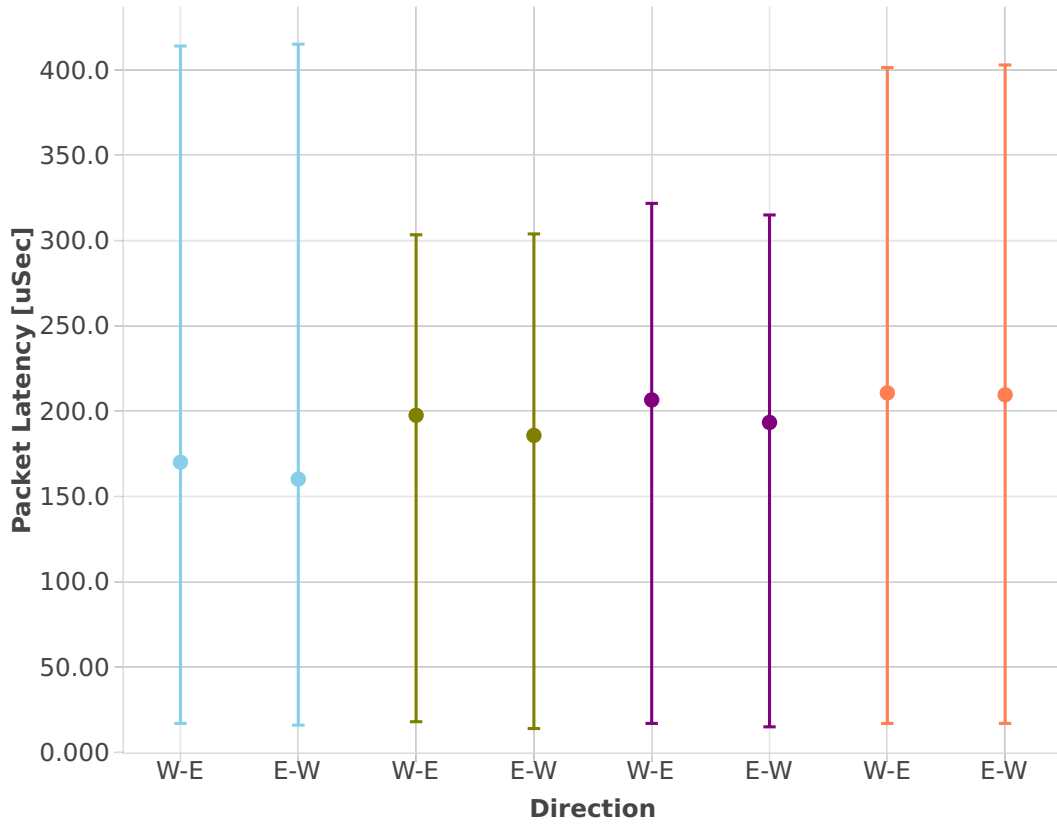

Latency: l2sw-3n-hsw-x520-64b-1t1c-features-iacl-ndr

- eth-l2bdbasemaclrn-iacl50sf-10kflows
- eth-l2bdbasemaclrn-iacl1sl-10kflows
- eth-l2bdbasemaclrn-iacl50sl-10kflows
- eth-l2bdbasemaclrn-iacl1sf-10kflows