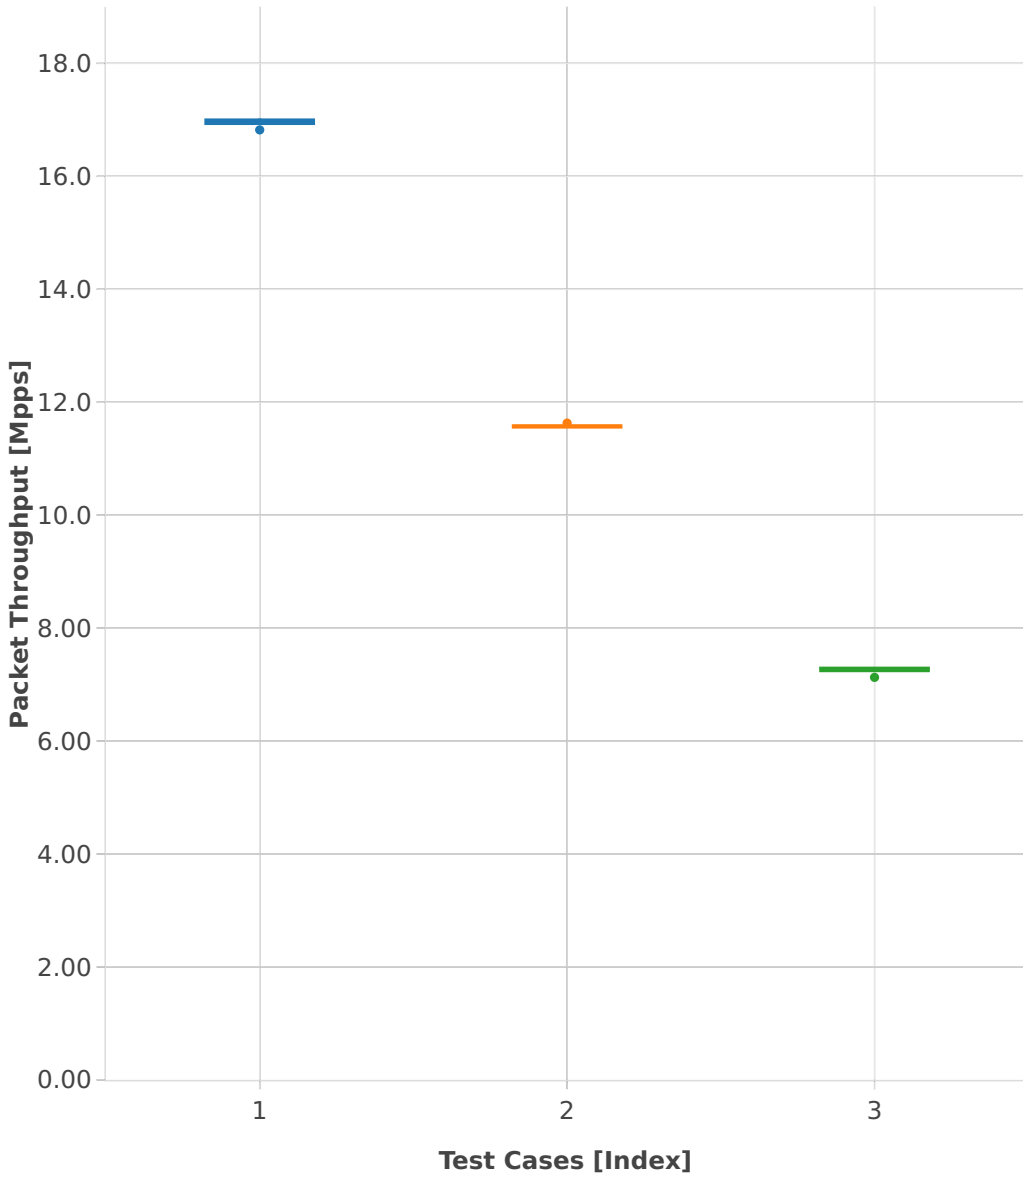

Throughput: l2sw-3n-hsw-x520-64b-1t1c-base_and_scale-pdr

- 1. (10 runs) eth-l2xcbase
- 2. (10 runs) eth-l2bdbasemaclrn
- 3. (10 runs) eth-l2bdscale1mmaclrn