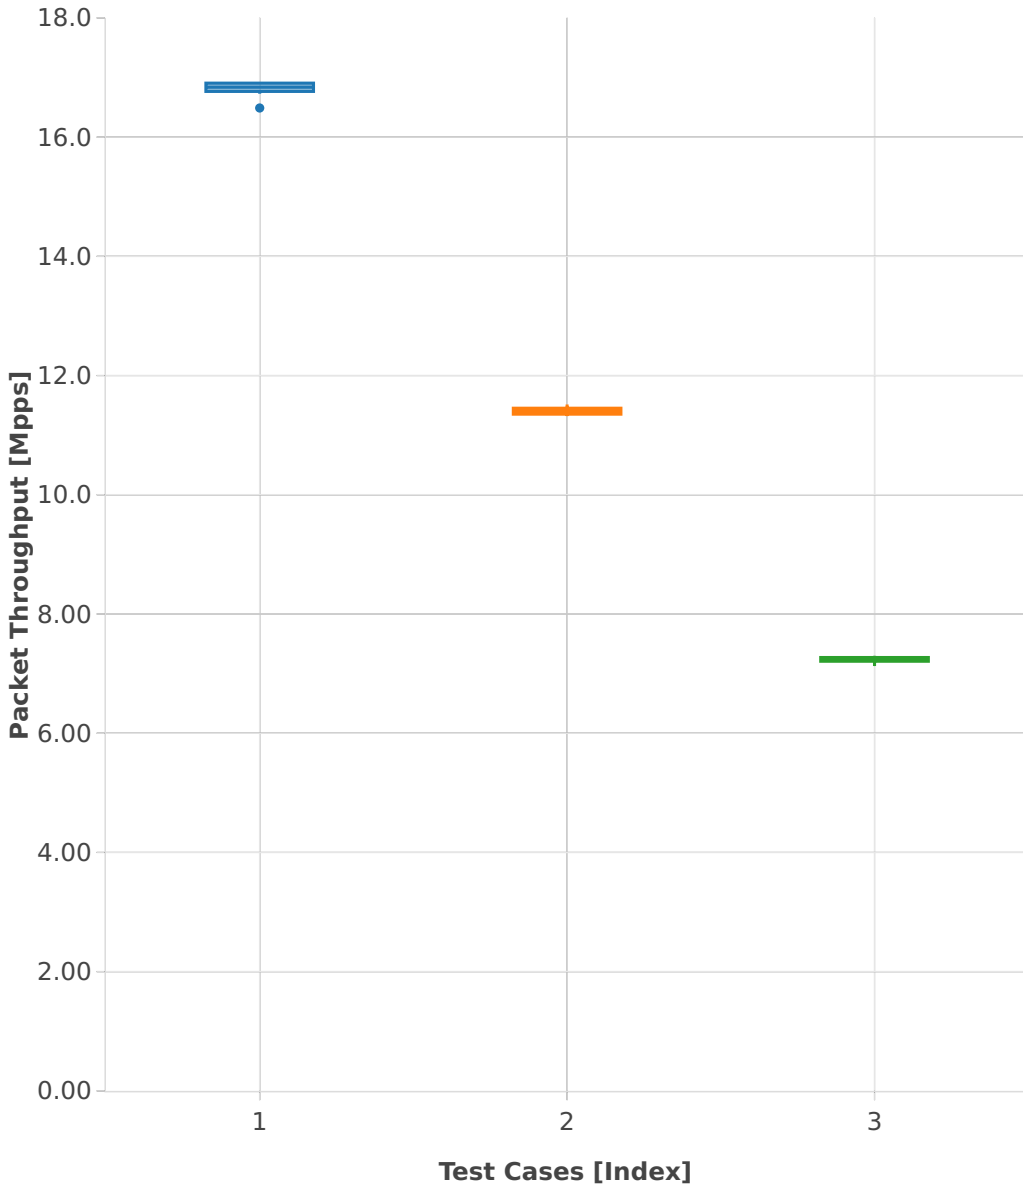

Throughput: l2sw-3n-hsw-x520-64b-1t1c-base_and_scale-ndr

- 1. (10 runs) eth-l2xcbase
- 2. (10 runs) eth-l2bdbasemaclrn
- 3. (10 runs) eth-l2bdscale1mmaclrn