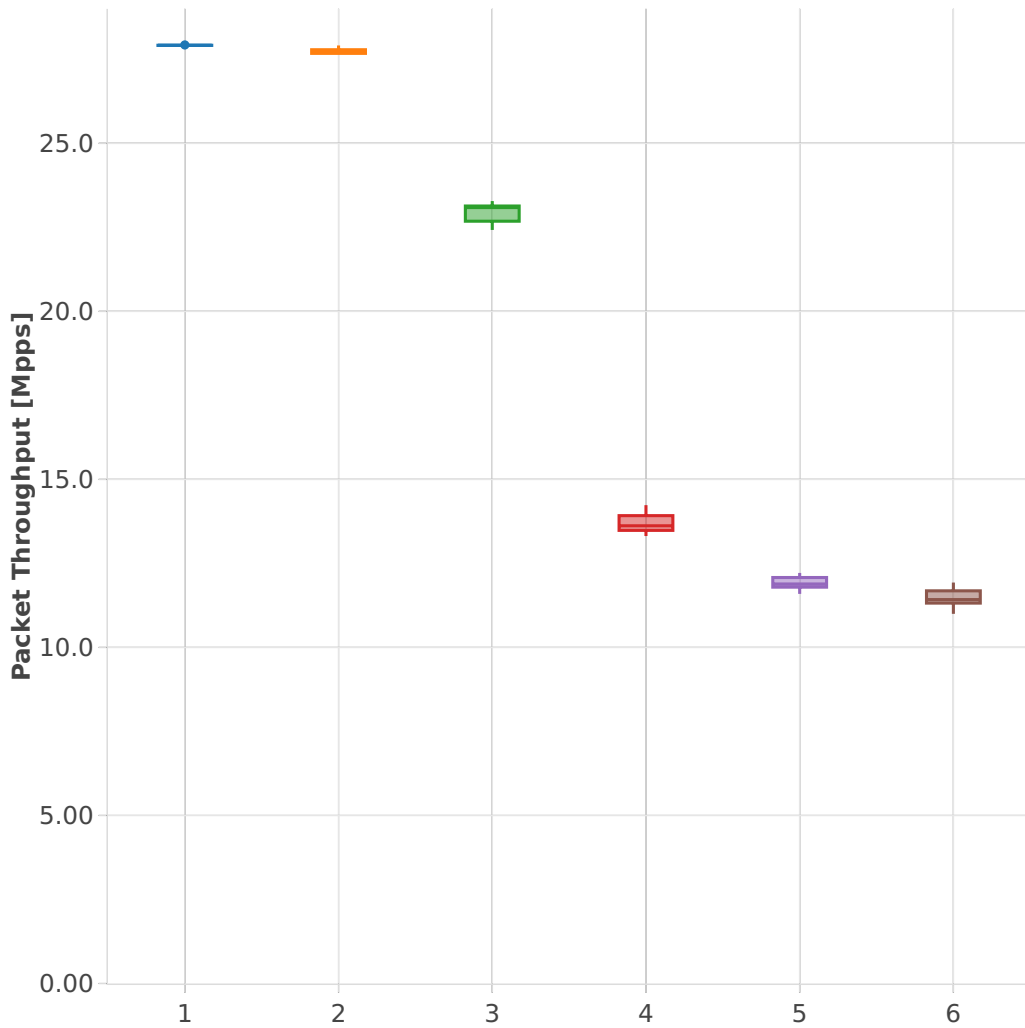

Throughput: l2sw-2n-skx-xxv710-64b-2t1c-base_and_scale-pdr

- 1. (10 runs) eth-l2patch
- 2. (10 runs) eth-l2xcbase
- 3. (10 runs) avf-eth-l2bdbasemaclrn
- 4. (10 runs) eth-l2bdscale10kmaclrn
- 5. (10 runs) eth-l2bdscale100kmaclrn
- 6. (10 runs) eth-l2bdscale1mmaclrn