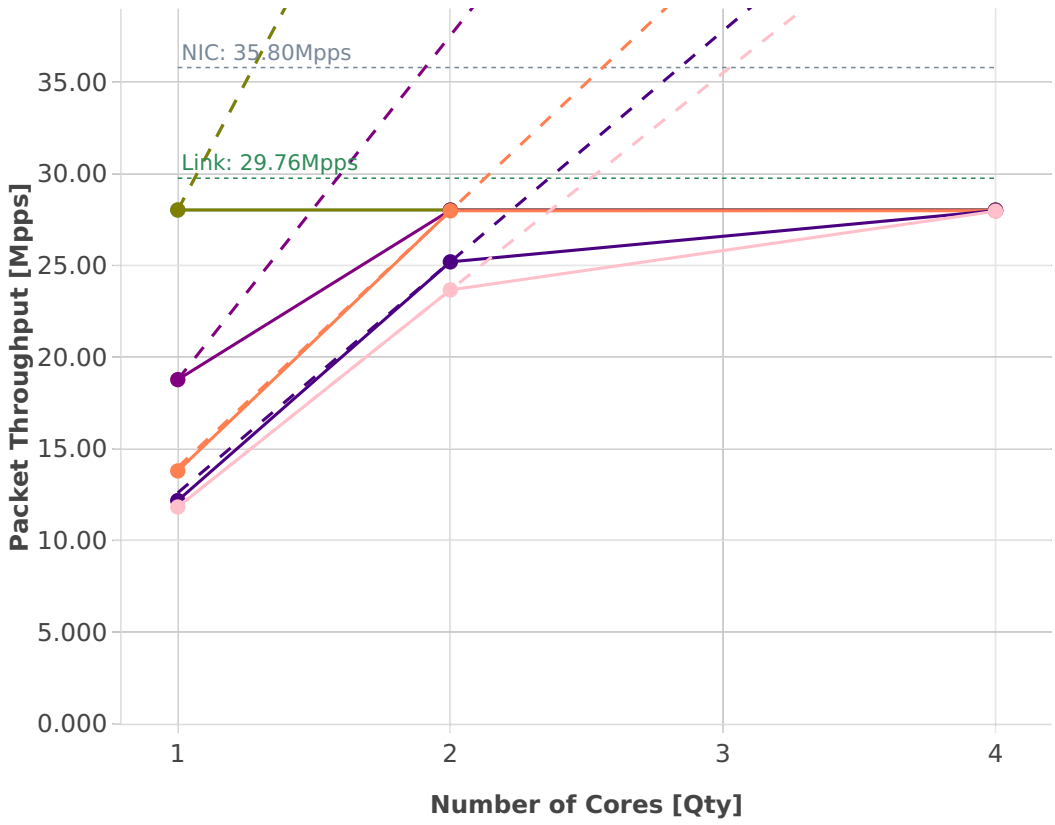

Speedup Multi-core: l2sw-2n-skx-x710-64b-base_and_scale-pdr

- Perfect — Measured ... Limit
- eth-l2patch
 - eth-l2bdbasemaclrn
 - eth-l2bdscale100kmaclrn
 - avf-eth-l2xcbase
 - eth-l2bdscale10kmaclrn
 - eth-l2bdscale1mmaclrn