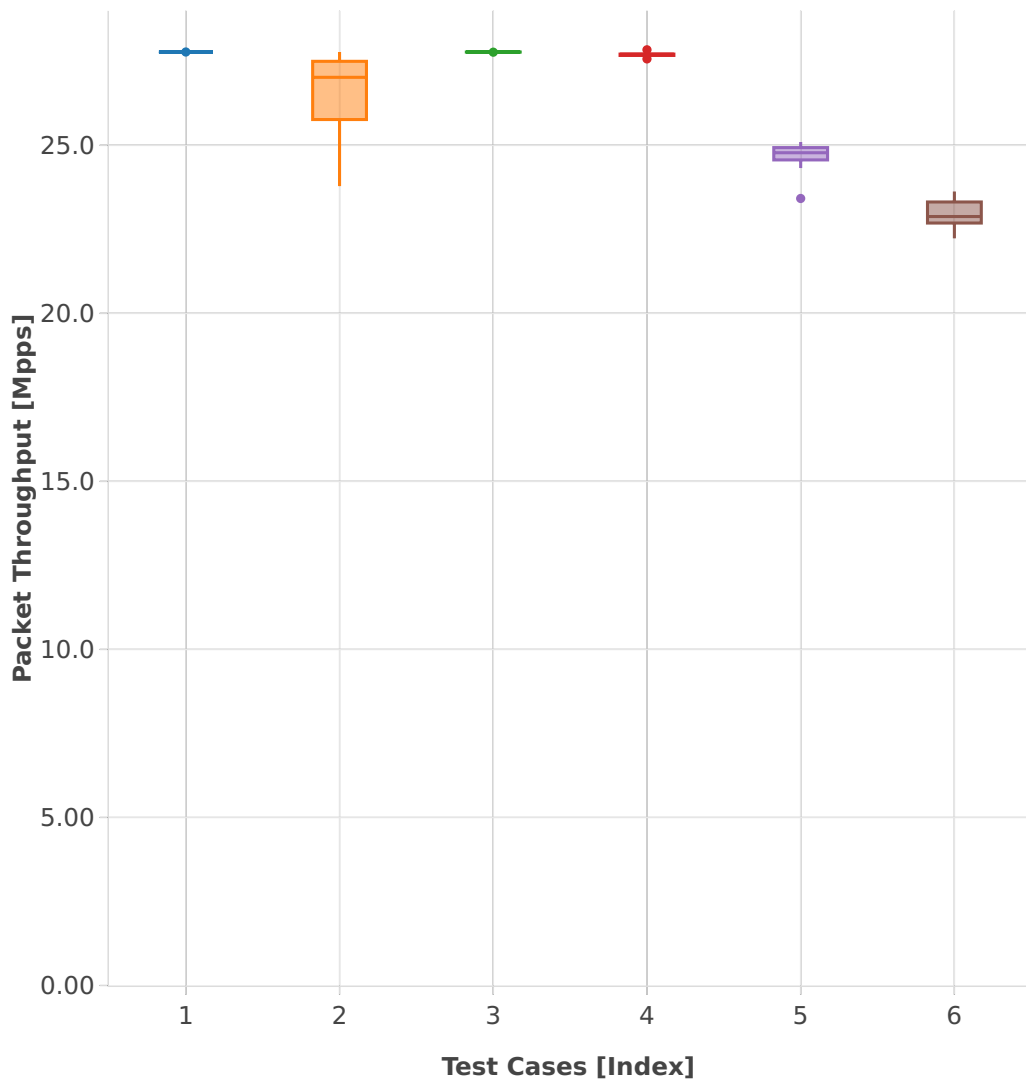

Throughput: l2sw-2n-skx-x710-64b-4t2c-base_and_scale-ndr

- 1. (10 runs) eth-l2patch
- 2. (10 runs) avf-eth-l2xcbase
- 3. (10 runs) eth-l2bdbasemaclrn
- 4. (10 runs) eth-l2bdscale10kmaclrn
- 5. (10 runs) eth-l2bdscale100kmaclrn
- 6. (10 runs) eth-l2bdscale1mmaclrn