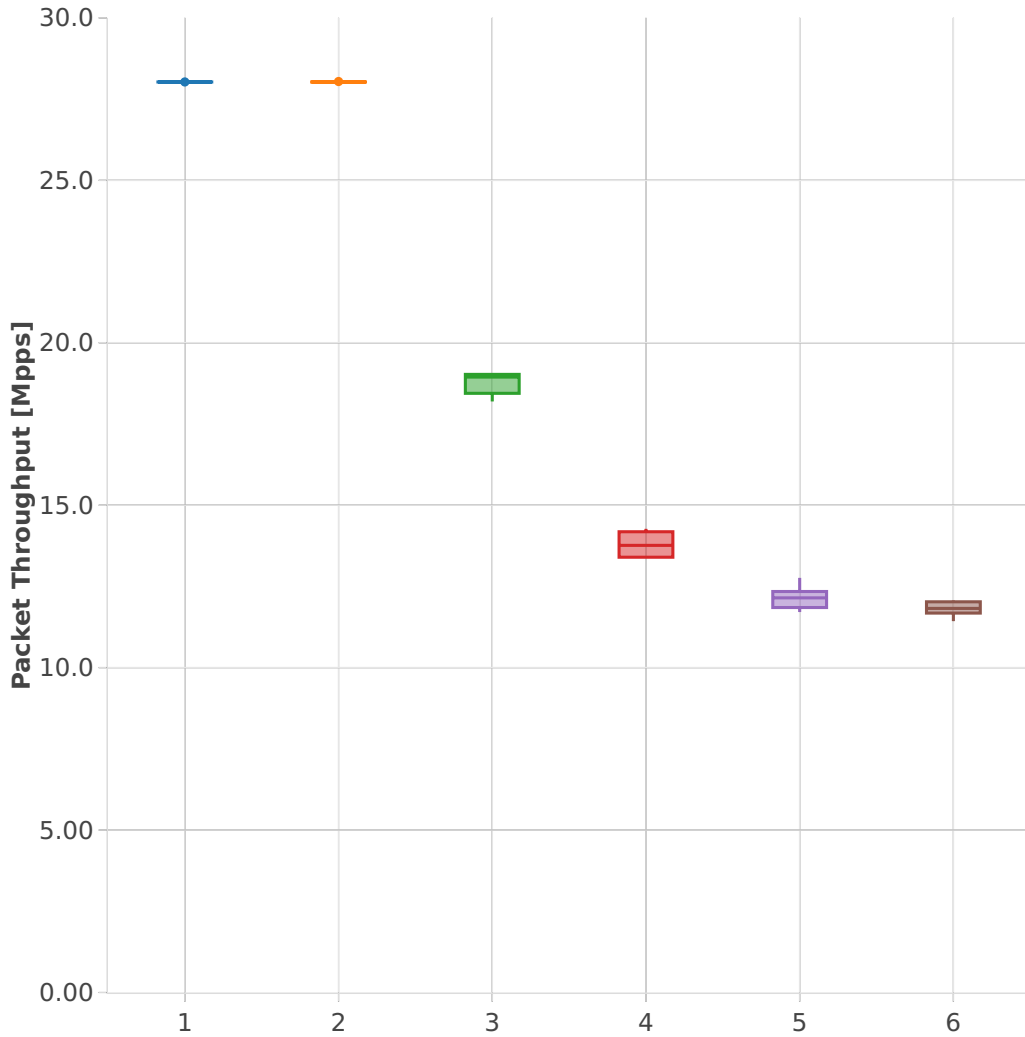

Throughput: l2sw-2n-skx-x710-64b-2t1c-base_and_scale-pdr

- 1. (10 runs) eth-l2patch
- 2. (10 runs) avf-eth-l2xcbase
- 3. (10 runs) eth-l2bdbasemaclrn
- 4. (10 runs) eth-l2bdscale10kmaclrn
- 5. (10 runs) eth-l2bdscale100kmaclrn
- 6. (10 runs) eth-l2bdscale1mmaclrn