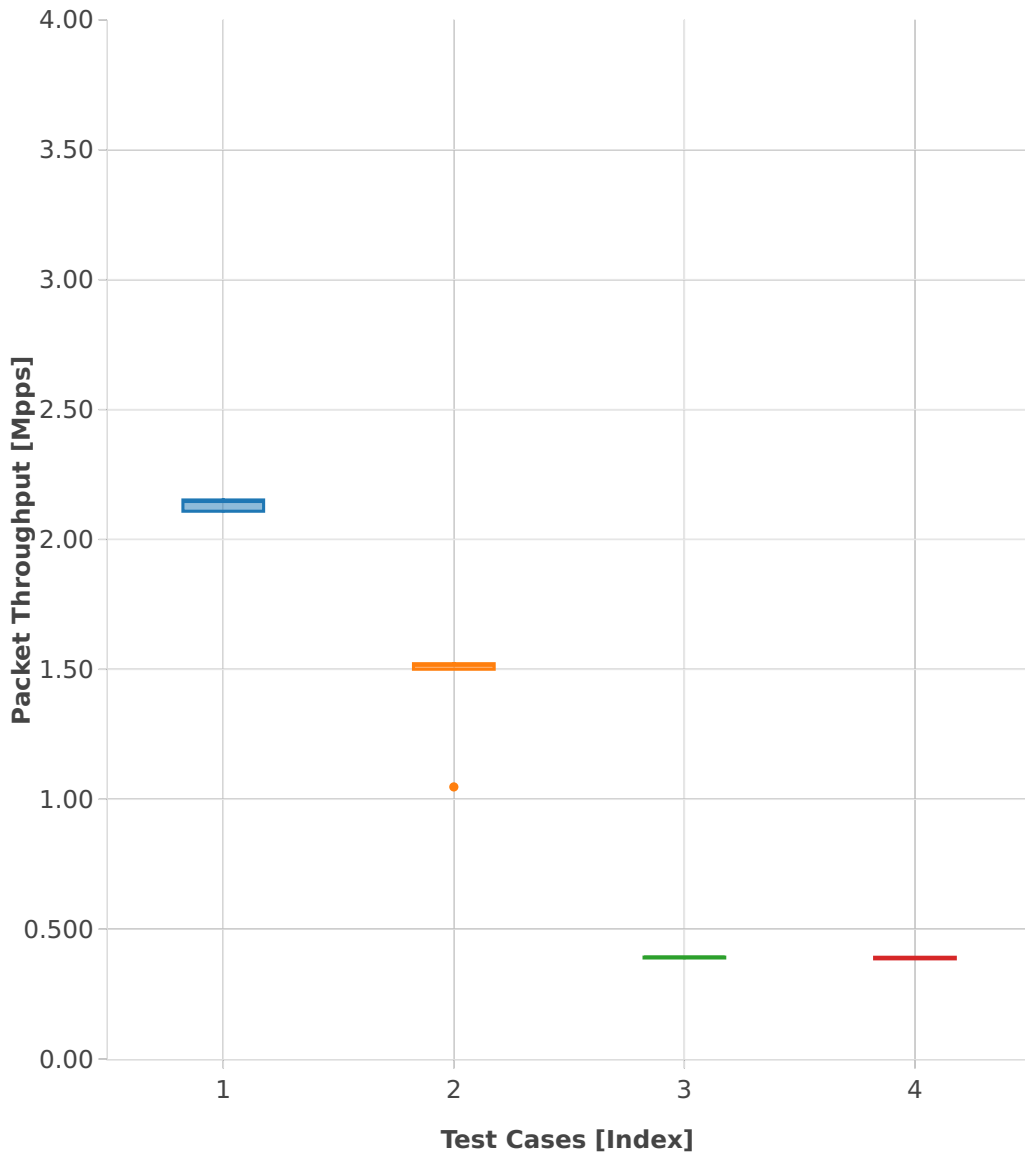

Throughput: ipsec-3n-hsw-xl710-64b-1t1c-scale-pdr

- 1. (09 runs) ethip4ipsecscale1000tnl-ip4base-int-aes-gcm
- 2. (09 runs) ethip4ipsecscale1000tnl-ip4base-int-cbc-sha1
- 3. (10 runs) ethip4ipsecscale1000tnl-ip4base-tnl-aes-gcm
- 4. (09 runs) ethip4ipsecscale1000tnl-ip4base-tnl-cbc-sha1