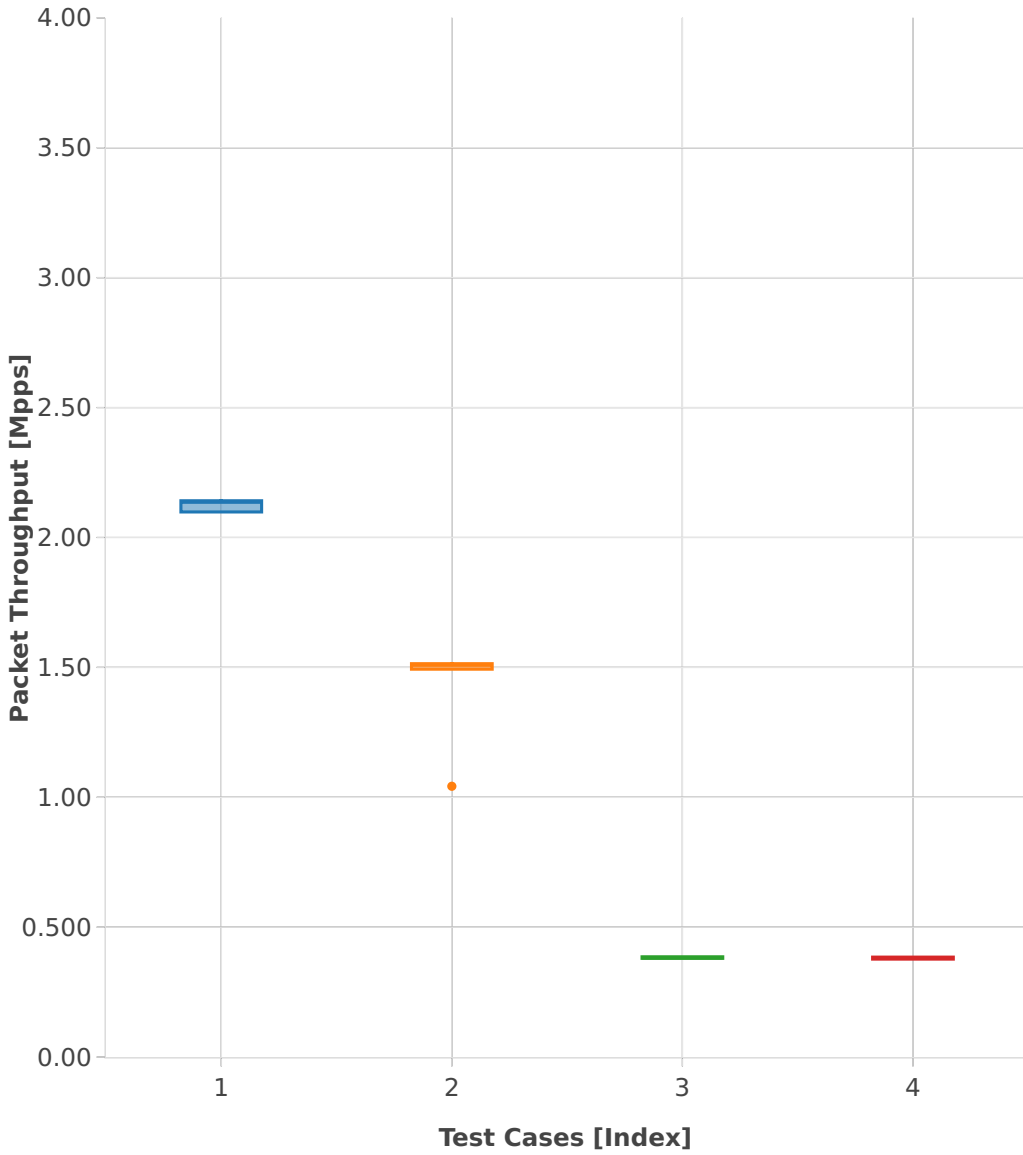

Throughput: ipsec-3n-hsw-xl710-64b-1t1c-scale-ndr

- 1. (09 runs) ethip4ipsecscale1000tnl-ip4base-int-aes-gcm
- 2. (09 runs) ethip4ipsecscale1000tnl-ip4base-int-cbc-sha1
- 3. (10 runs) ethip4ipsecscale1000tnl-ip4base-tnl-aes-gcm
- 4. (09 runs) ethip4ipsecscale1000tnl-ip4base-tnl-cbc-sha1