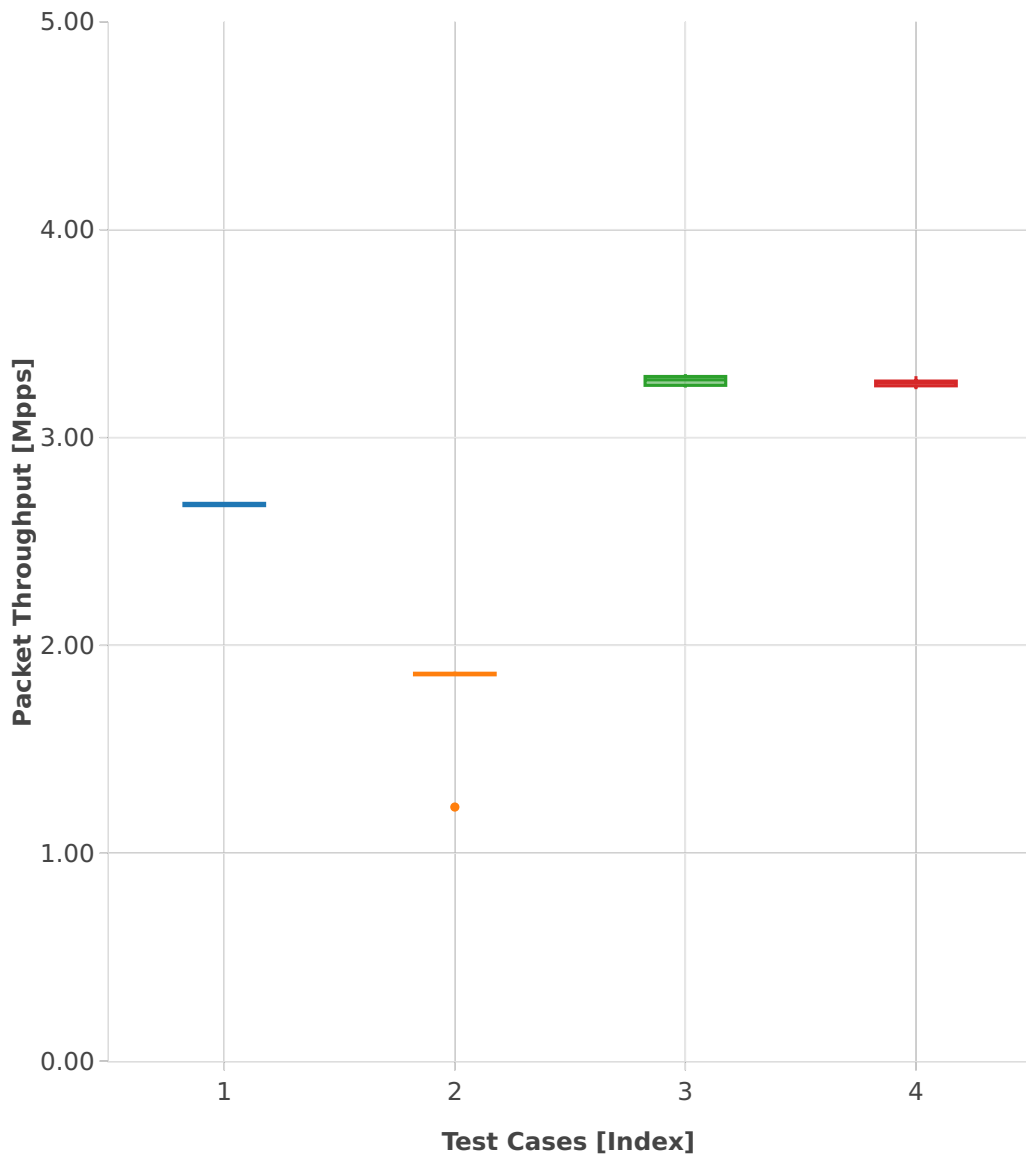

Throughput: ipsec-3n-hsw-xf710-64b-1t1c-base-ndr

- 1. (09 runs) ethip4ipsecbasetnl-ip4base-int-aes-gcm
- 2. (10 runs) ethip4ipsecbasetnl-ip4base-int-cbc-sha1
- 3. (09 runs) ethip4ipsecbasetnl-ip4base-tnl-aes-gcm
- 4. (09 runs) ethip4ipsecbasetnl-ip4base-tnl-cbc-sha1