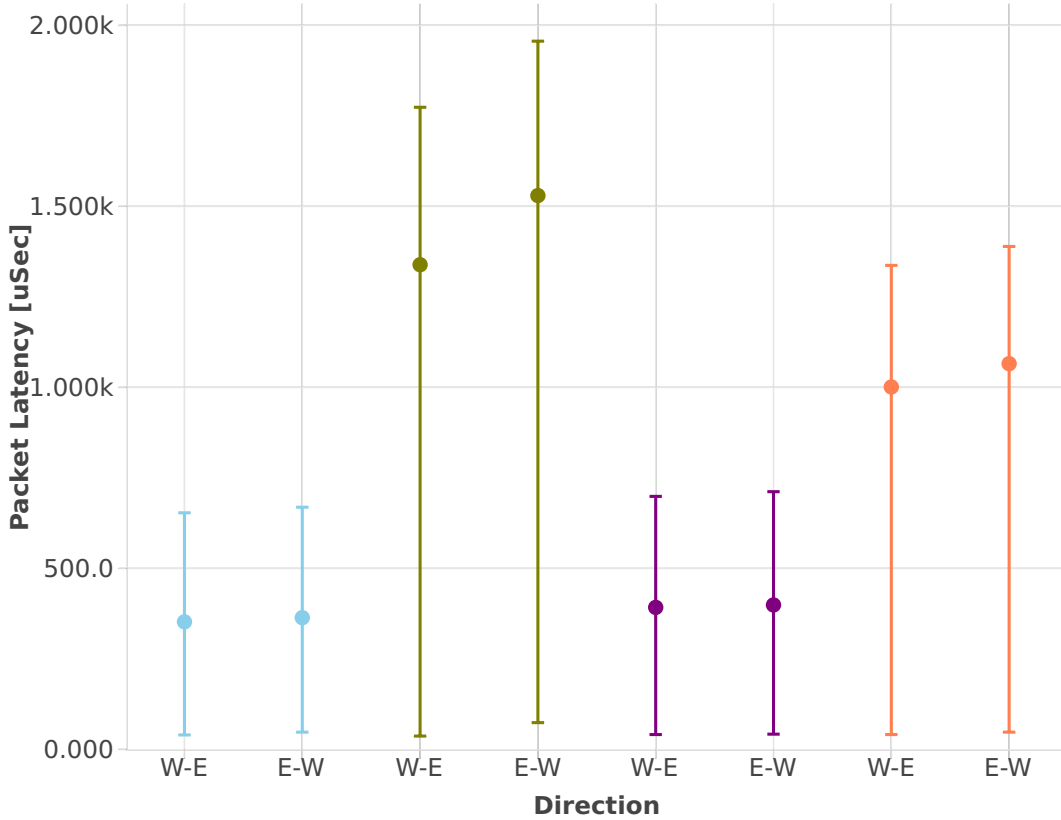

Latency: ipsec-3n-hsw-xf710-64b-1t1c-base-ndr

- ethip4ipsecbasetnl-ip4base-tnl-cbc-sha1
- ethip4ipsecbasetnl-ip4base-int-cbc-sha1
- ethip4ipsecbasetnl-ip4base-tnl-aes-gcm
- ethip4ipsecbasetnl-ip4base-int-aes-gcm