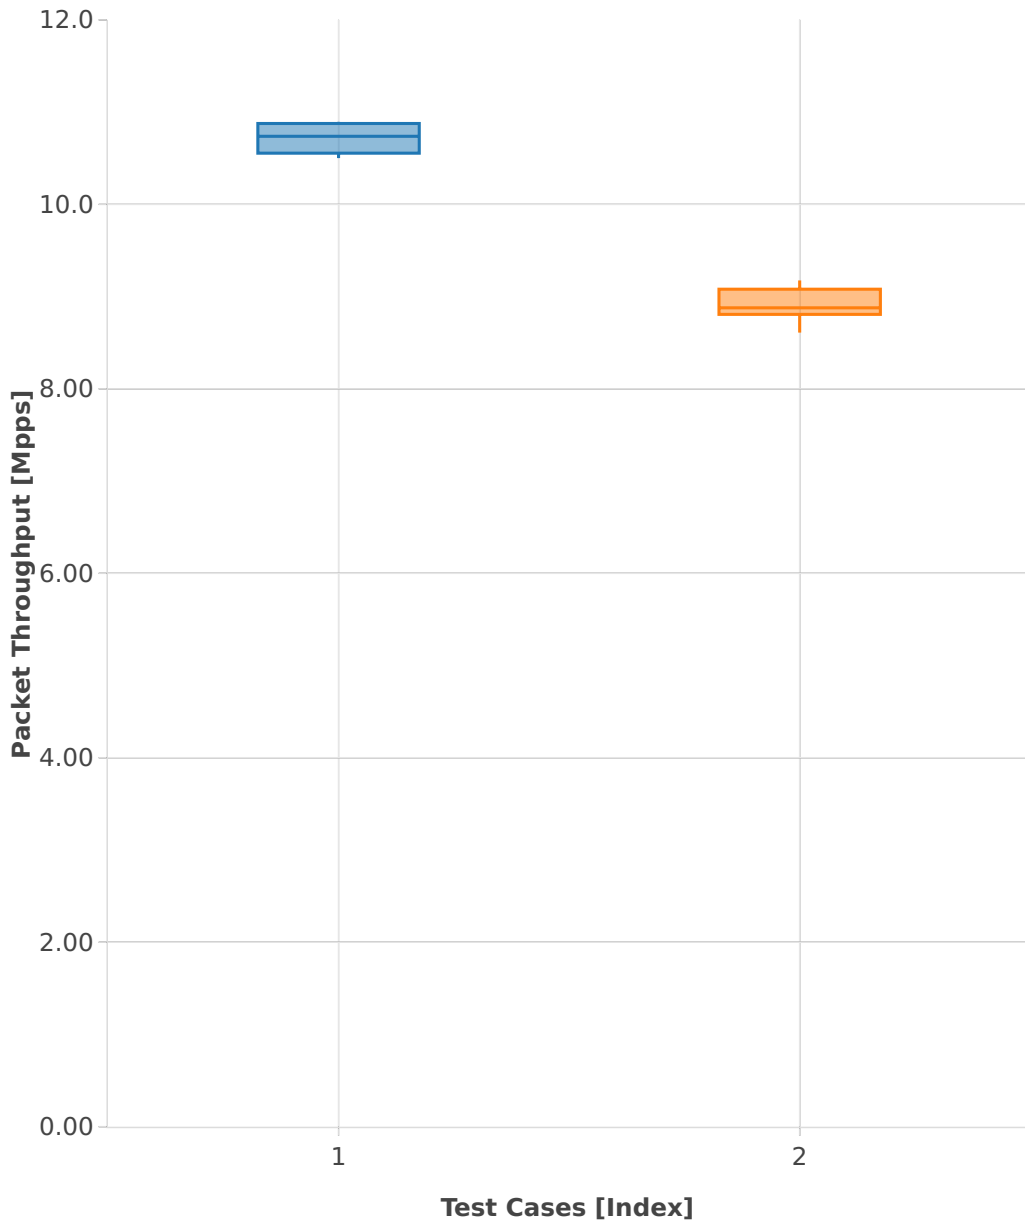

Throughput: ip6tun-3n-hsw-x520-78b-2t2c-base-pdr

- 1. (10 runs) ethip6lispip4-ip6base
- 2. (10 runs) ethip6lispip6-ip6base