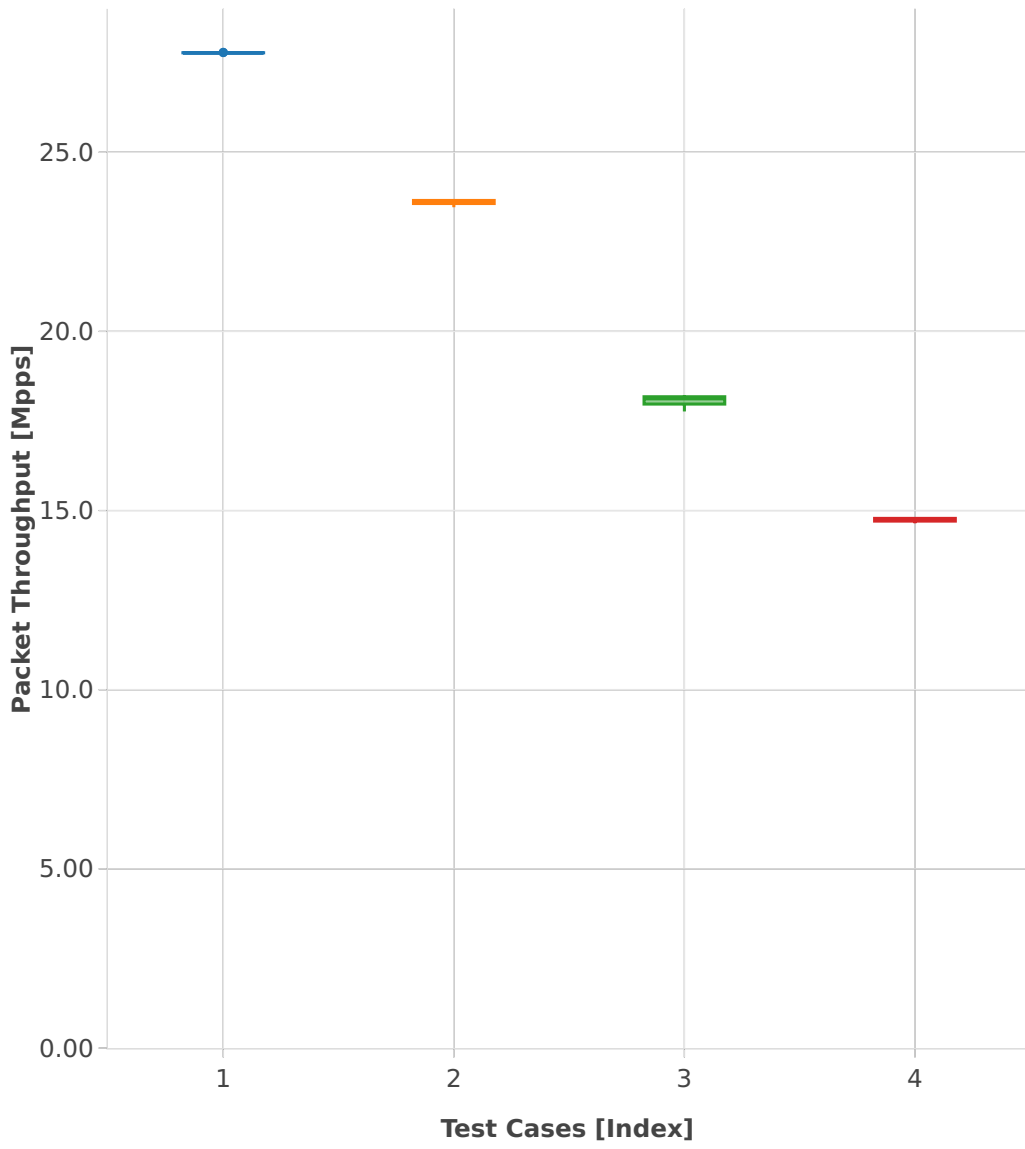

Throughput: ip6-3n-skx-xxv710-78b-4t2c-base_and_scale-ndr

- 1. (10 runs) ethip6-ip6base
- 2. (10 runs) ethip6-ip6scale20k
- 3. (10 runs) ethip6-ip6scale200k
- 4. (10 runs) ethip6-ip6scale2m